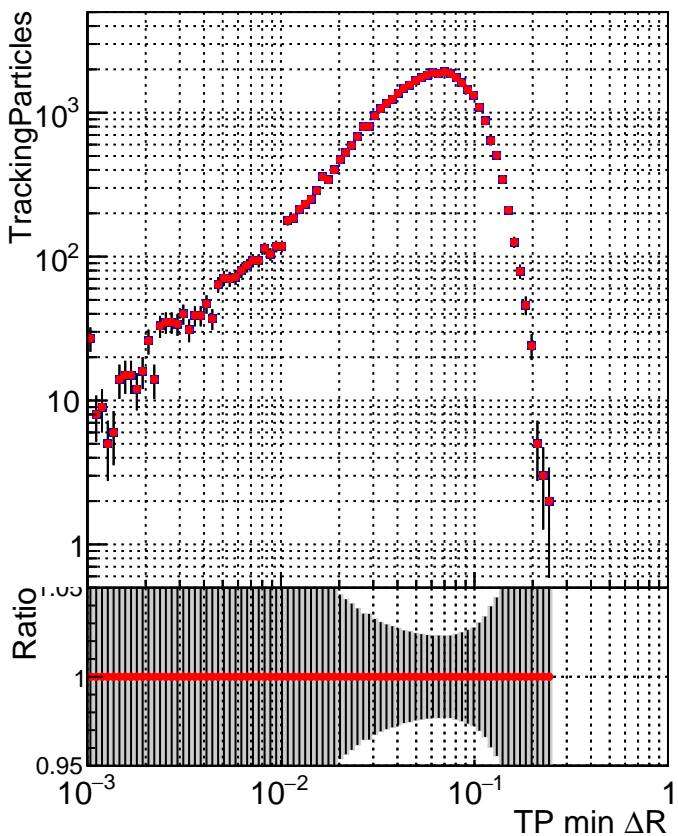

N of simulated tracks vs dR

N of associated tracks (simToReco) vs dR

N of simulated tracks

■ DQM_CKF_XiMinusNOPU_base
● DQM_CKF_XiMinusNOPU_retrainOldFiles125_v2_prelimWPM_epoch1