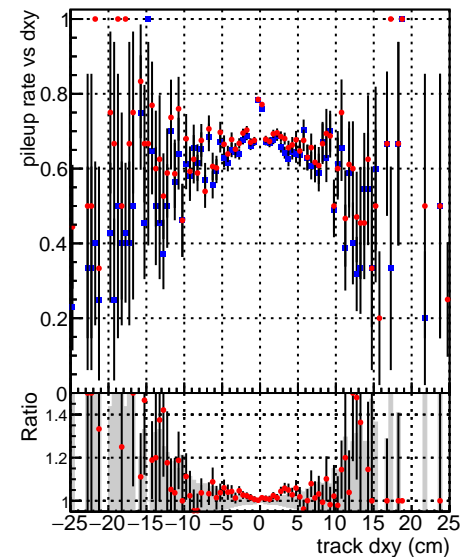

Fake rate vs dxy**Duplicates Rate vs Dxy****Pileup rate vs dxy**

—●— DQM_CKF_XiMinusNOPU_base
—●— DQM_CKF_XiMinusNOPU_retrainOldFiles125_v2_prelimWPM_epoch1

Fake rate vs dz**Duplicates Rate vs Ddz****Pileup rate vs dz**