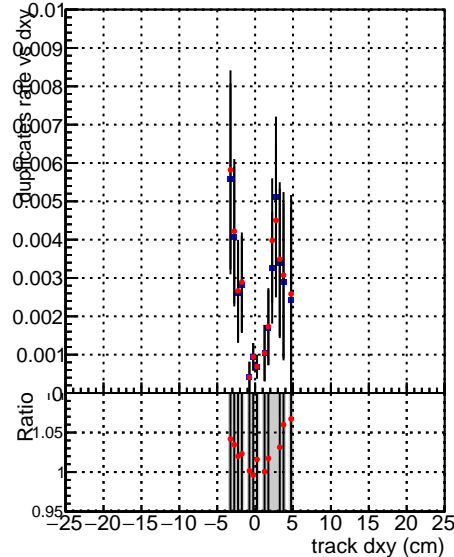

Fake rate vs dxy**Duplicates Rate vs Dxy****Pileup rate vs dxy**

—●— DQM_CKF_XiMinusNOPU_base
—●— DQM_CKF_XiMinusNOPU_retrainOldFiles125_v2_prelimWPM_epoch1

Fake rate vs dz**Duplicates Rate vs Ddz****Pileup rate vs dz**