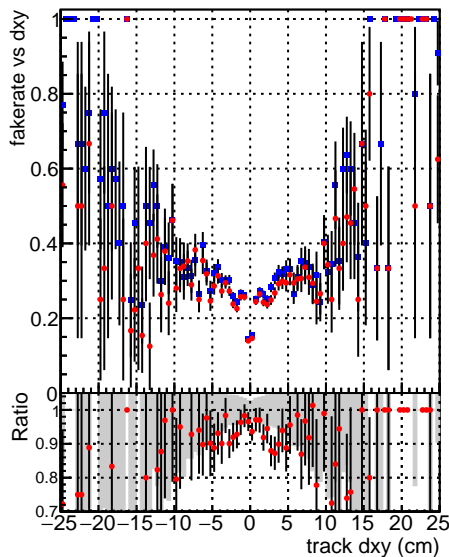

Fake rate vs dxy**Duplicates Rate vs Dxy****Pileup rate vs dxy**

—●— DQM_CKF_XiMinusNOPU_base
—●— DQM_CKF_XiMinusNOPU_retrainOldFiles125_v2_prelimWPM_epoch1

Fake rate vs dz**Duplicates Rate vs Ddz****Pileup rate vs dz**