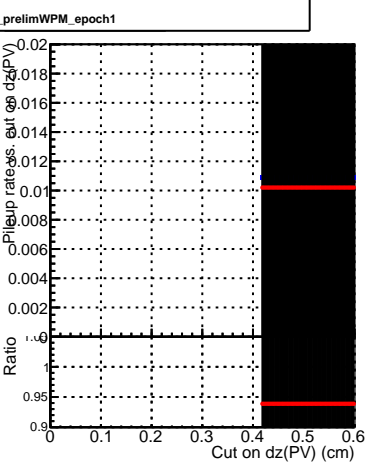

Efficiency vs. dz (PV)

Efficiency (tracking eff factorized out) vs. dz (PV)

Fake rate

■ DQM_CKF_XiMinusNOPU_base
■ DQM_CKF_XiMinusNOPU_retrainOldFiles125_v2_prelimWPM_epoch1