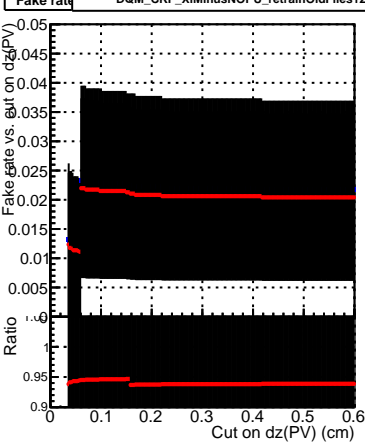

Efficiency vs. dz (PV)

Efficiency (tracking eff factorized out) vs. dz (PV)

Fake rate

■ DQM_CKF_XiMinusNOPU_base
■ DQM_CKF_XiMinusNOPU_retrainOldFiles125_v2_prelimWPM_epoch1