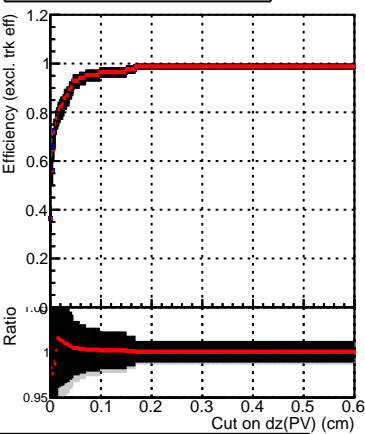

Efficiency vs. dz (PV)

Efficiency (tracking eff factorized out) vs. dz (PV)

Fake rate

■ DQM_CKF_XiMinusNOPU_base
■ DQM_CKF_XiMinusNOPU_retrainOldFiles125_v2_prelimWPM_epoch1