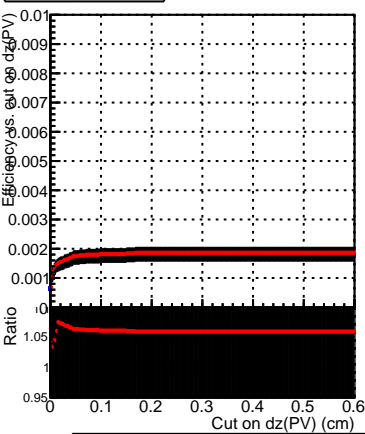

Efficiency vs. dz (PV)

Efficiency (tracking eff factorized out) vs. dz (PV)

Fake rate

■ DQM_CKF_XiMinusNOPU_base
■ DQM_CKF_XiMinusNOPU_retrainOldFiles125_v2_prelimWPM_epoch1