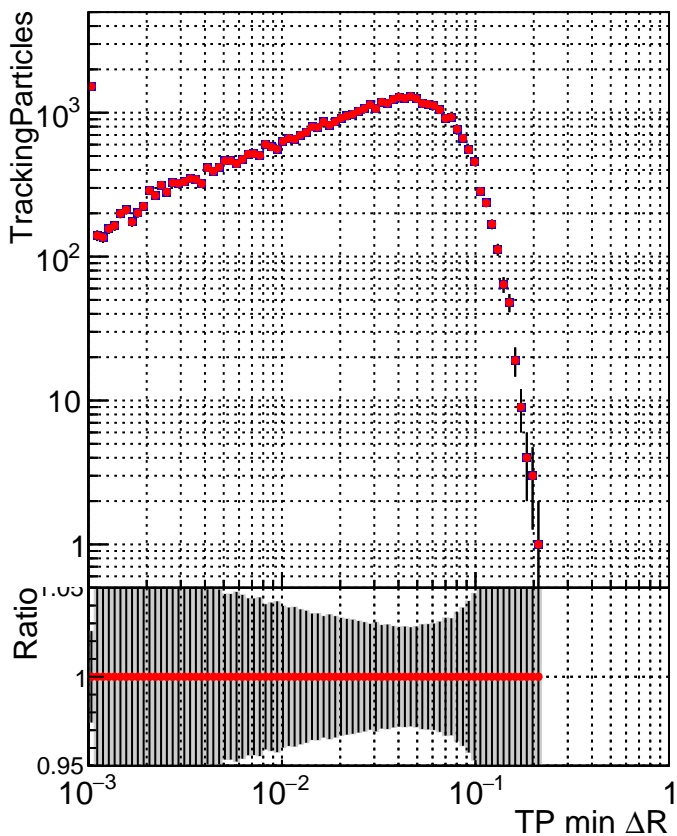

N of simulated tracks vs dR

N of associated tracks (simToReco) vs dR

N of simulated tracks

■ DQM\_CKF\_XiMinusNOPU\_base

● DQM\_CKF\_XiMinusNOPU\_retrainOldFiles125\_v2\_prelimWPM\_epoch1