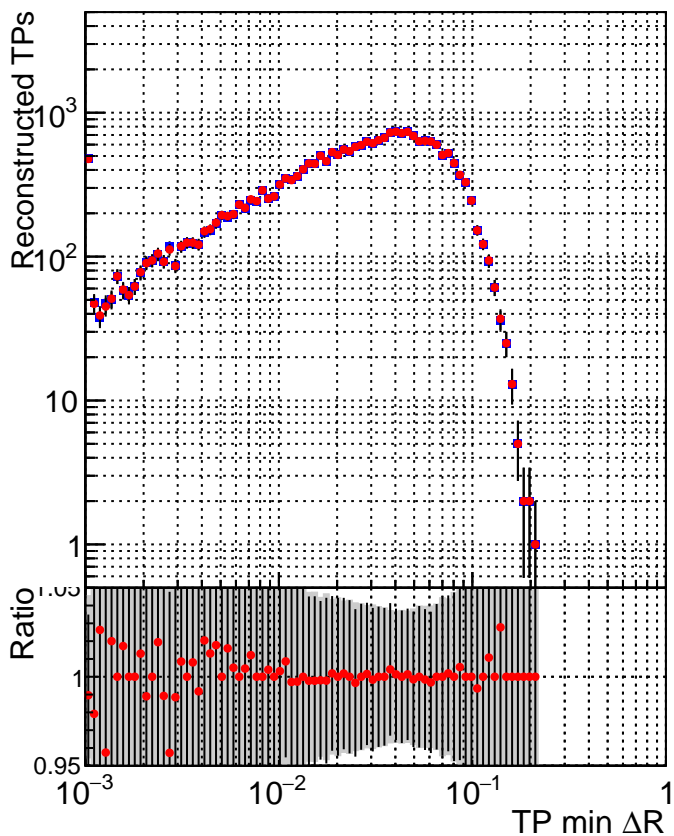

N of simulated tracks vs dR

N of associated tracks (simToReco) vs dR

N of simulated tracks

■ DQM\_CKF\_XiMinusNOPU\_base

● DQM\_CKF\_XiMinusNOPU\_retrainOldFiles125\_v2\_prelimWPM\_epoch1