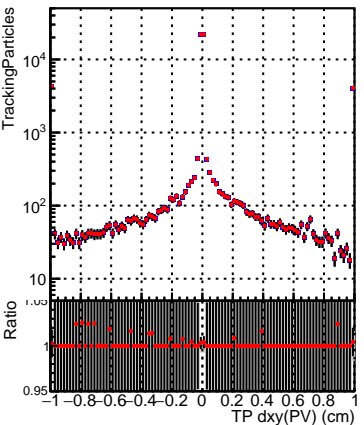

N of simulated tracks vs dxy(PV)

N of associated tracks (simToReco) vs dxy(PV)

N of sim

N of associated tracks (simToReco) vs dxy(PV)

N of simulated tracks vs dz(PV)

N of associated tracks (simToReco) vs dz(PV)

N of simulated tracks vs dz(PV)

N of associated tracks (simToReco) vs dz(PV)

■ DQM_CKF_XiMinusNOPU_base
■ DQM_CKF_XiMinusNOPU_retrainOldFiles125_v2_prelimWPM_epoch1