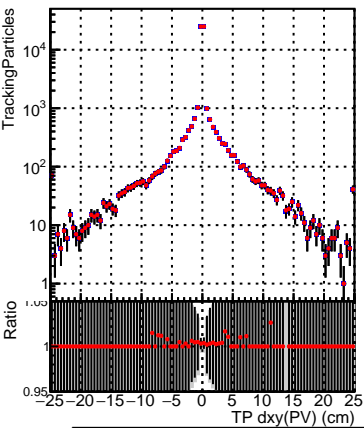

N of simulated tracks vs dxy(PV)

N of associated tracks (simToReco) vs dxy(PV)

N of sim

N of associated tracks (simToReco) vs dxy(PV)

N of simulated tracks vs dz(PV)

N of associated tracks (simToReco) vs dz(PV)

N of simulated tracks vs dz(PV)

N of associated tracks (simToReco) vs dz(PV)

■ DQM_CKF_XiMinusNOPU_base
■ DQM_CKF_XiMinusNOPU_retrainOldFiles125_v2_prelimWPM_epoch1