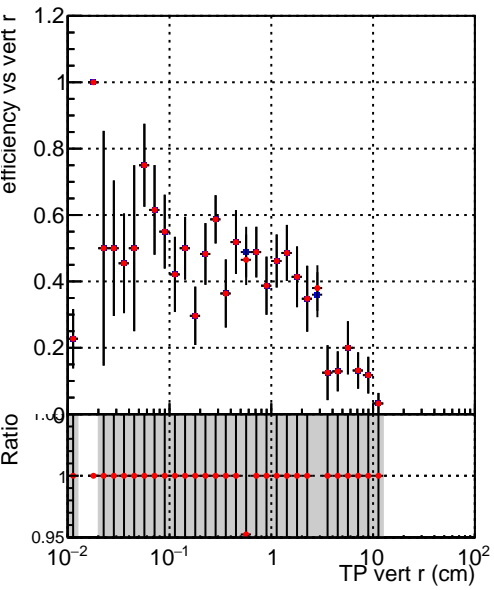

Efficiency vs vertpos

Efficiency vs vert z

Legend: DQM\_CKF\_XiMinusNOPU\_base (blue square), DQM\_CKF\_XiMinusNOPU\_retrainOldFiles125\_v2\_prelimWPM\_epoch1 (red diamond)

Efficiency vs. sim PV z