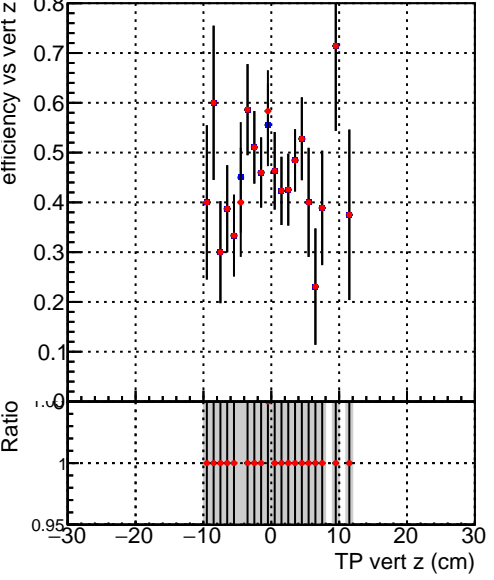

Efficiency vs vertpos

Efficiency vs vert z

Legend: DQM\_CKF\_XiMinusNOPU\_base (blue square), DQM\_CKF\_XiMinusNOPU\_retrainOldFiles125\_v2\_prelimWPM\_epoch1 (red diamond)

Efficiency vs. sim PV z