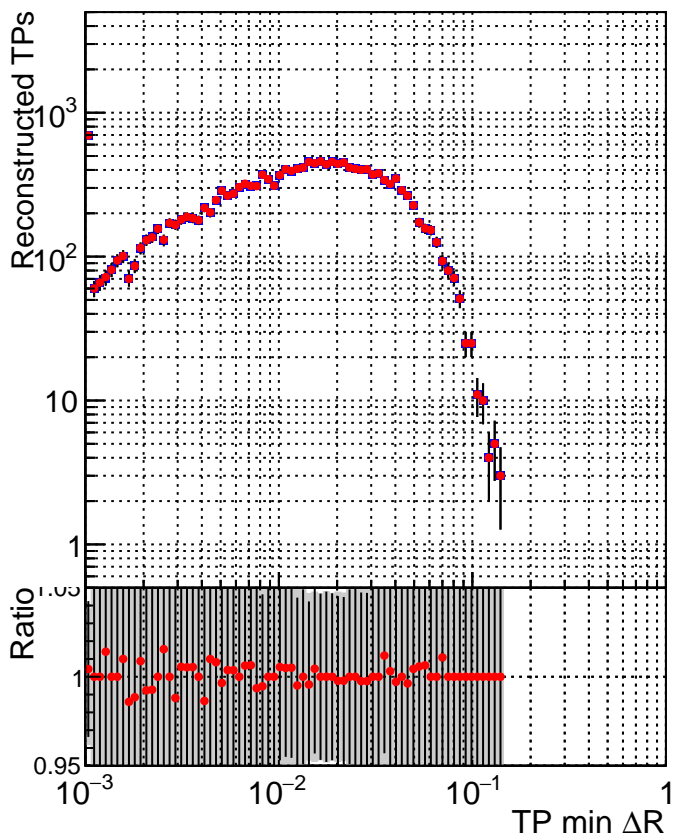

N of simulated tracks vs dR

N of associated tracks (simToReco) vs dR

N of simulated tracks

—■— DQM_CKF_XiMinusNOPU_base

—●— DQM_CKF_XiMinusNOPU_retrainOldFiles125_v2_prelimWPM_epoch1