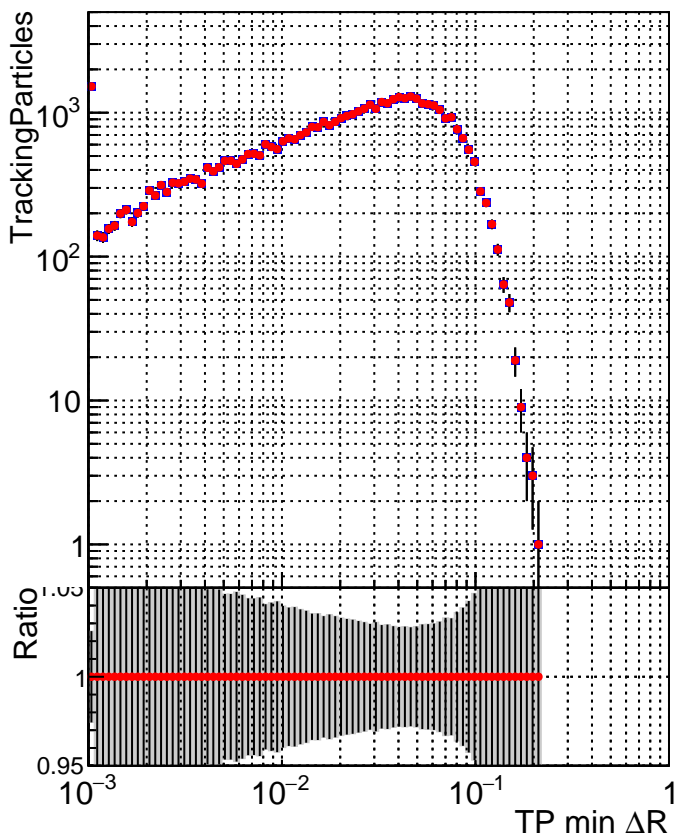

N of simulated tracks vs dR

N of associated tracks (simToReco) vs dR

N of simulated tracks

—■— DQM_CKF_XiMinusNOPU_base

—●— DQM_CKF_XiMinusNOPU_retrainOldFiles125_v2_prelimWPM_epoch1