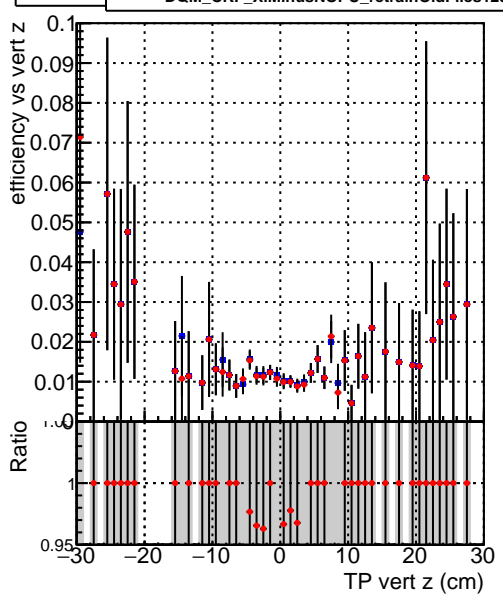

Efficiency vs vertpos

Efficiency vs vert z

Efficiency vs. sim PV z

—■— DQM_CKF_XiMinusNOPU_base
—●— DQM_CKF_XiMinusNOPU_retrainOldFiles125_v2_prelimWPM_epoch0