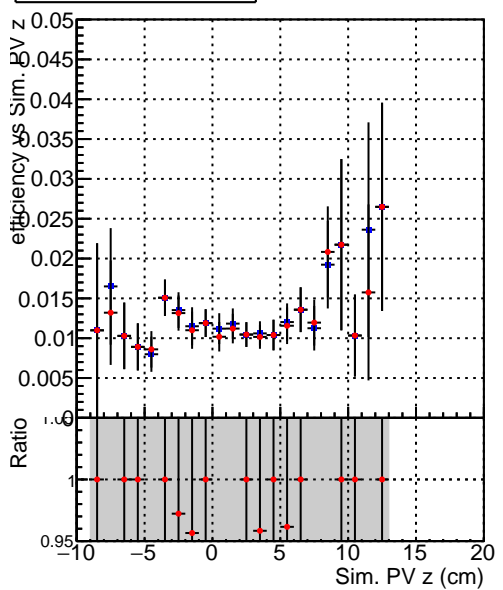

Efficiency vs vertpos

Efficiency vs vert z

Efficiency vs. sim PV z

—■— DQM_CKF_XiMinusNOPU_base
—●— DQM_CKF_XiMinusNOPU_retrainOldFiles125_v2_prelimWPM_epoch0