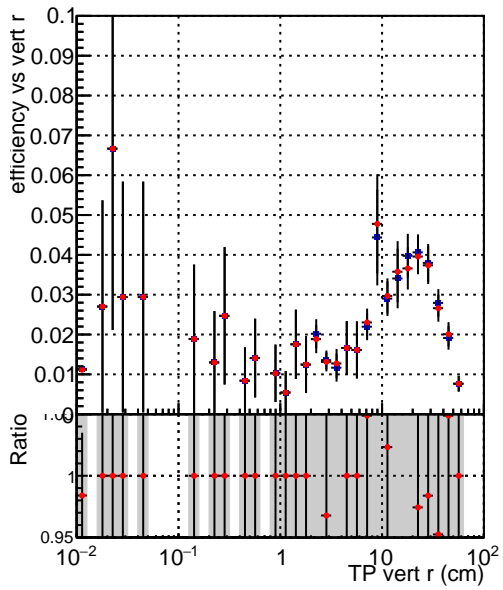

Efficiency vs vertpos

Efficiency vs vert z

Efficiency vs. sim PV z

—■— DQM_CKF_XiMinusNOPU_base
—●— DQM_CKF_XiMinusNOPU_retrainOldFiles125_v2_prelimWPM_epoch0