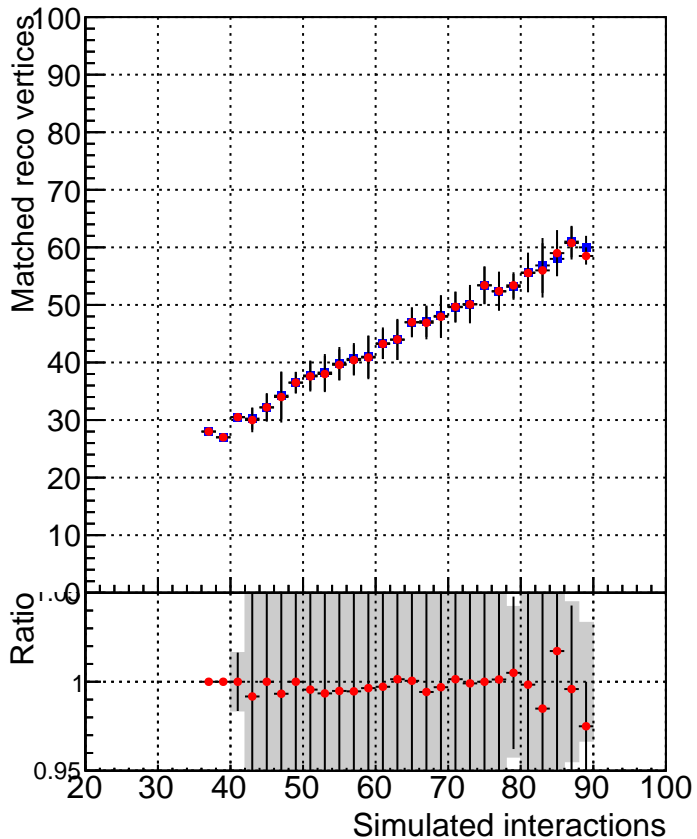

RecoVtx_vs_GenVtx

MatchedRecoVtx_vs_GenVtx

Merged vs Closest

—■— DQM_CKF_XiMinusNOPU_base

—●— DQM_CKF_XiMinusNOPU_retrainOldFiles125_v2_prelimWPM_epoch0