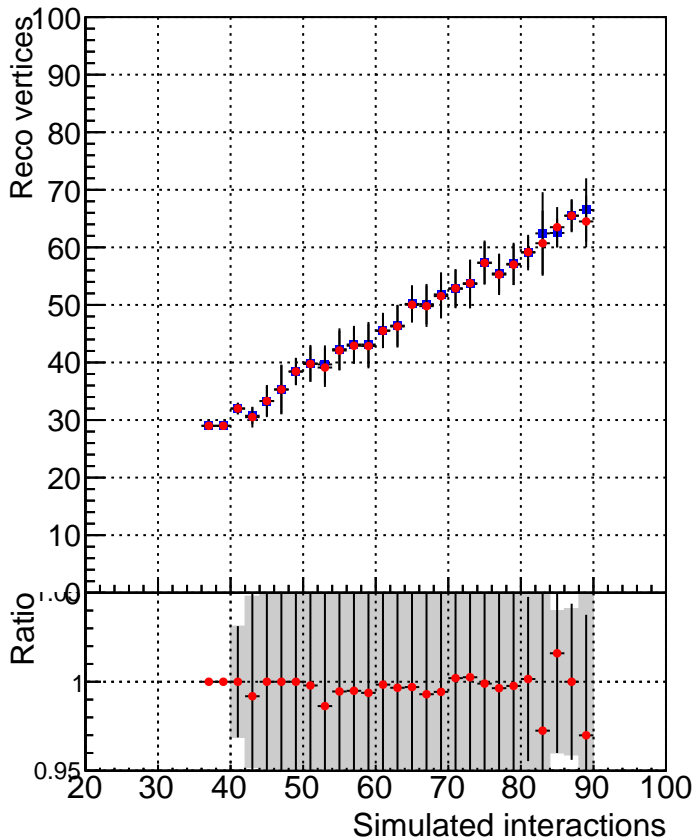

RecoVtx_vs_GenVtx

MatchedRecoVtx_vs_GenVtx

Merged vs Closest

—■— DQM_CKF_XiMinusNOPU_base

—●— DQM_CKF_XiMinusNOPU_retrainOldFiles125_v2_prelimWPM_epoch0