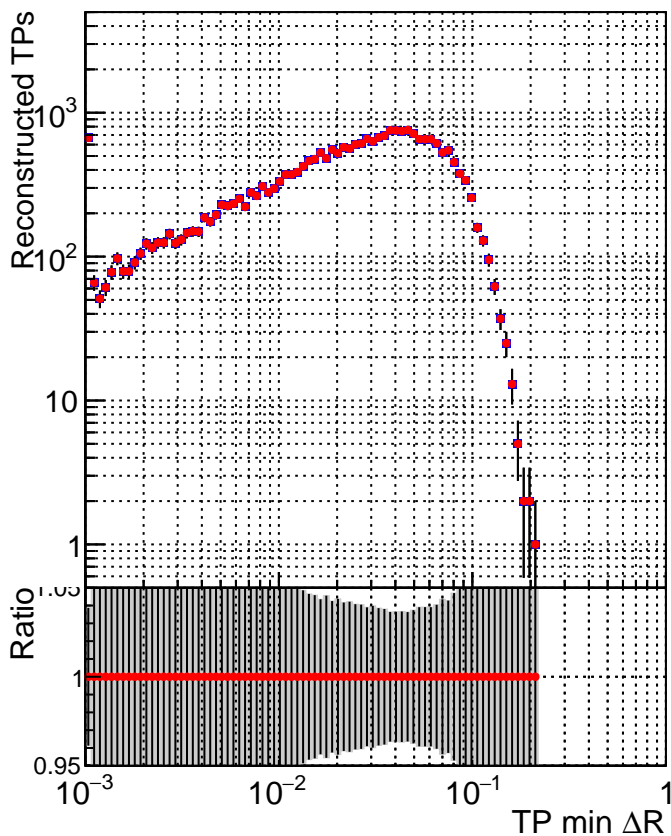

N of simulated tracks vs dR

N of associated tracks (simToReco) vs dR

N of simulated tracks

■ DQM_CKF_XiMinusNOPU_base
■ DQM_CKF_XiMinusNOPU_retrainOldFiles125_v2_prelimWPM_epoch0