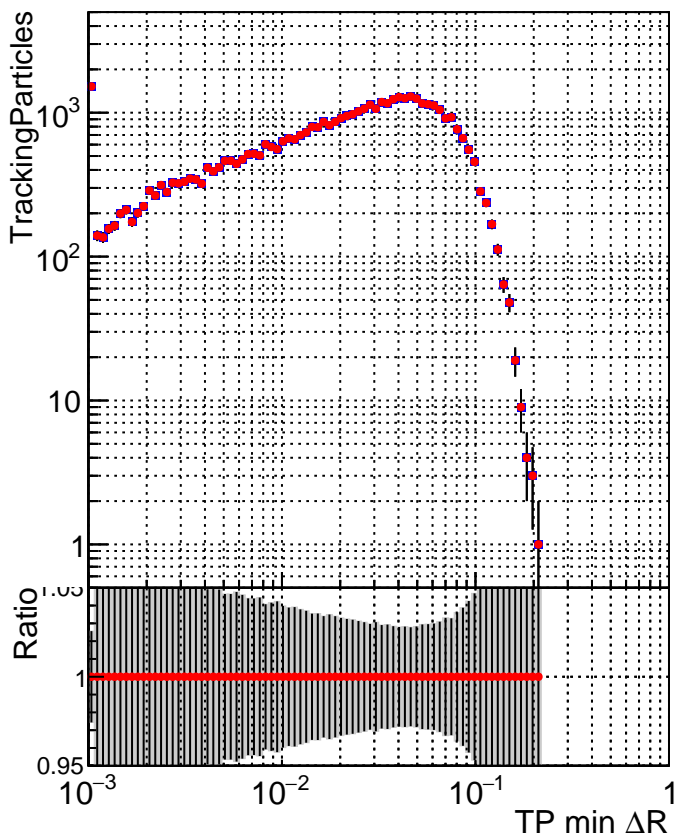

N of simulated tracks vs dR

N of associated tracks (simToReco) vs dR

N of simulated tracks

■ DQM_CKF_XiMinusNOPU_base
■ DQM_CKF_XiMinusNOPU_retrainOldFiles125_v2_prelimWPM_epoch0