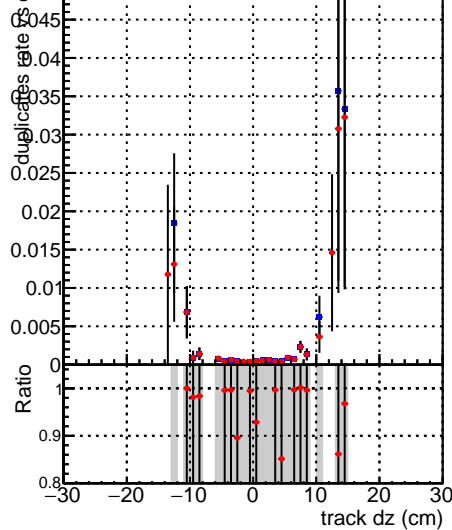

Fake rate vs dxy

Duplicates Rate vs Dxy

Pileup rate vs dxy

—●— DQM_CKF_XiMinusNOPU_base
—●— DQM_CKF_XiMinusNOPU_retrainOldFiles125_v2_prelimWPM_epoch0

Fake rate vs dz

Duplicates rate vs dz

Pileup rate vs dz