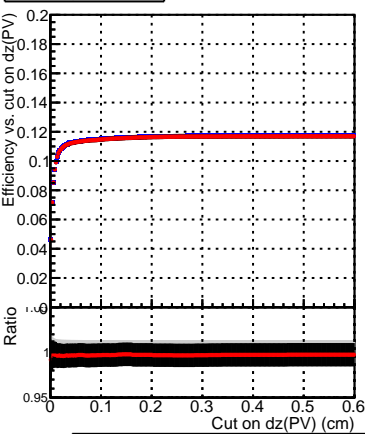

Efficiency vs. dz (PV)

Efficiency (tracking eff factorized out) vs. dz (PV)

Fake rate

■ DQM\_CKF\_XiMinusNOPU\_base  
● DQM\_CKF\_XiMinusNOPU\_retrainOldFiles125\_v2\_prelimWPM\_epoch0