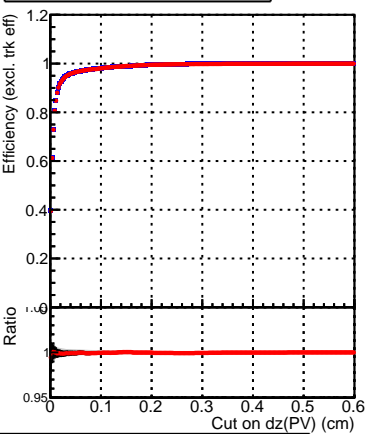

Efficiency vs. dz (PV)

Efficiency (tracking eff factorized out) vs. dz (PV)

Fake rate

■ DQM\_CKF\_XiMinusNOPU\_base  
● DQM\_CKF\_XiMinusNOPU\_retrainOldFiles125\_v2\_prelimWPM\_epoch0