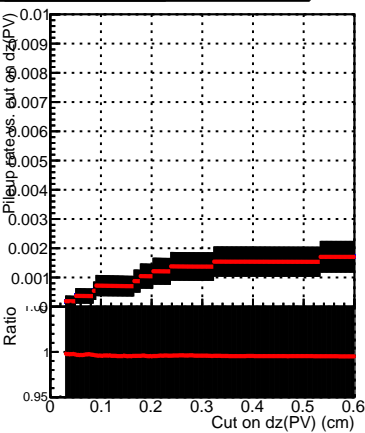

Efficiency vs. dz (PV)

Efficiency (tracking eff factorized out) vs. dz (PV)

Fake rate

■ DQM\_CKF\_XiMinusNOPU\_base  
● DQM\_CKF\_XiMinusNOPU\_retrainOldFiles125\_v2\_prelimWPM\_epoch0