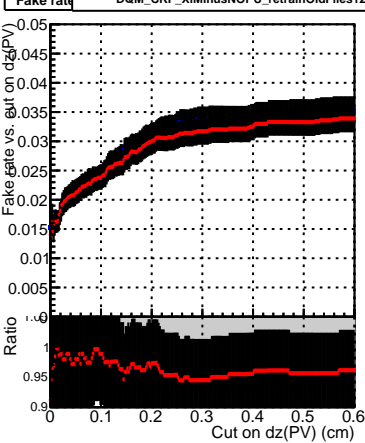

Efficiency vs. dz (PV)

Efficiency (tracking eff factorized out) vs. dz (PV)

Fake rate

■ DQM\_CKF\_XiMinusNOPU\_base  
● DQM\_CKF\_XiMinusNOPU\_retrainOldFiles125\_v2\_prelimWPM\_epoch0