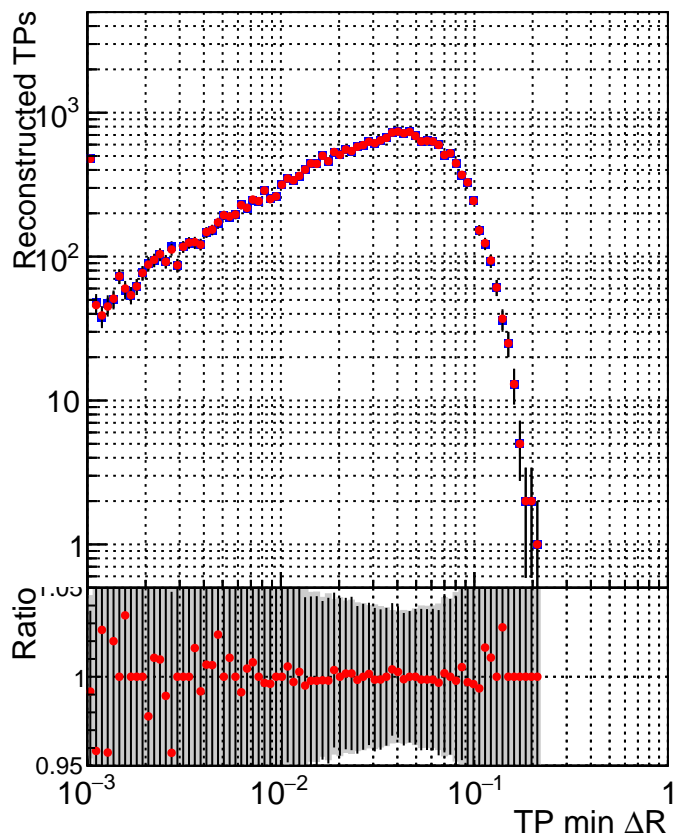

N of simulated tracks vs dR

N of associated tracks (simToReco) vs dR

N of simulated tracks

■ DQM_CKF_XiMinusNOPU_base

● DQM_CKF_XiMinusNOPU_retrainOldFiles125_v2_prelimWPM_epoch0