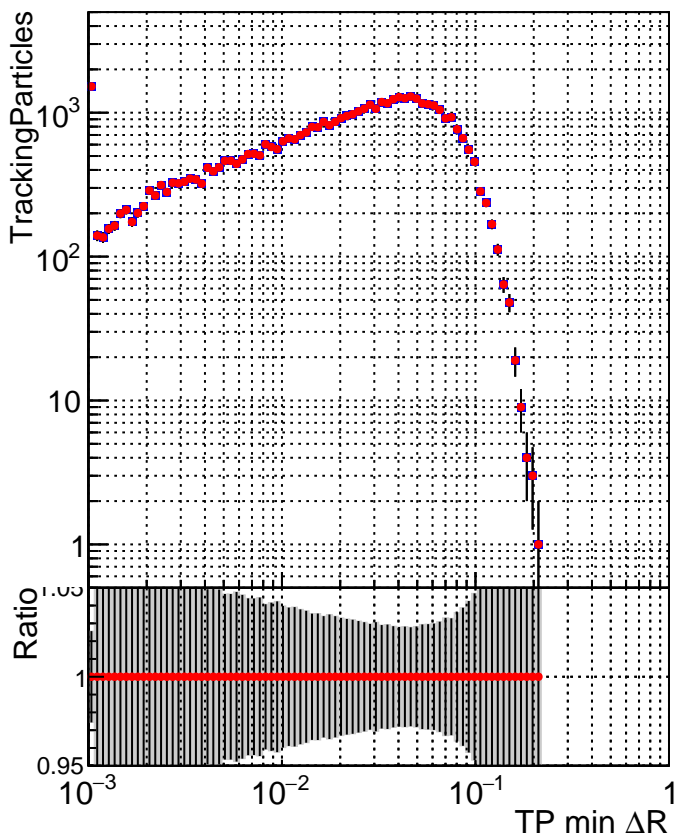

N of simulated tracks vs dR

N of associated tracks (simToReco) vs dR

N of simulated tracks

■ DQM_CKF_XiMinusNOPU_base

● DQM_CKF_XiMinusNOPU_retrainOldFiles125_v2_prelimWPM_epoch0