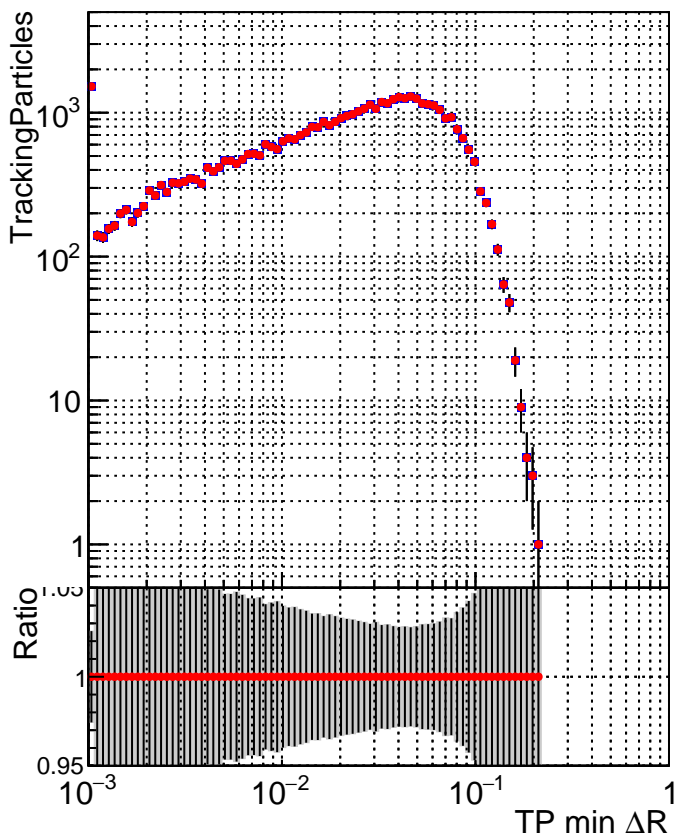

N of simulated tracks vs dR

N of associated tracks (simToReco) vs dR

N of simulated tracks

■ DQM_CKF_XiMinusNOPU_base
■ DQM_CKF_XiMinusNOPU_retrainOldFiles125_v2_prelimWPM_epoch0