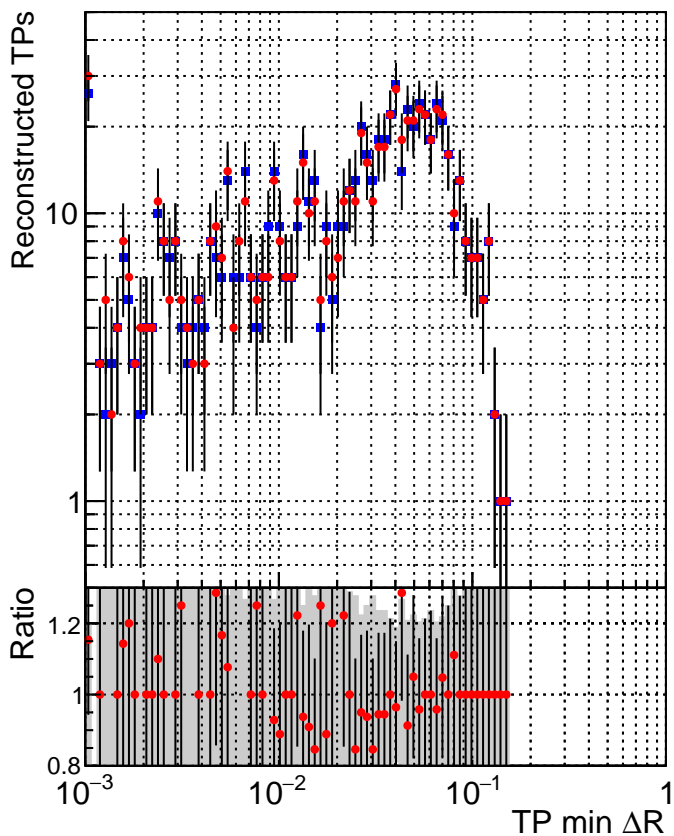

N of simulated tracks vs dR

N of associated tracks (simToReco) vs dR

N of simulated tracks

■ DQM_CKF_XiMinusNOPU_base
■ DQM_CKF_XiMinusNOPU_retrainOldFiles125_v2_prelimWPM_epoch0