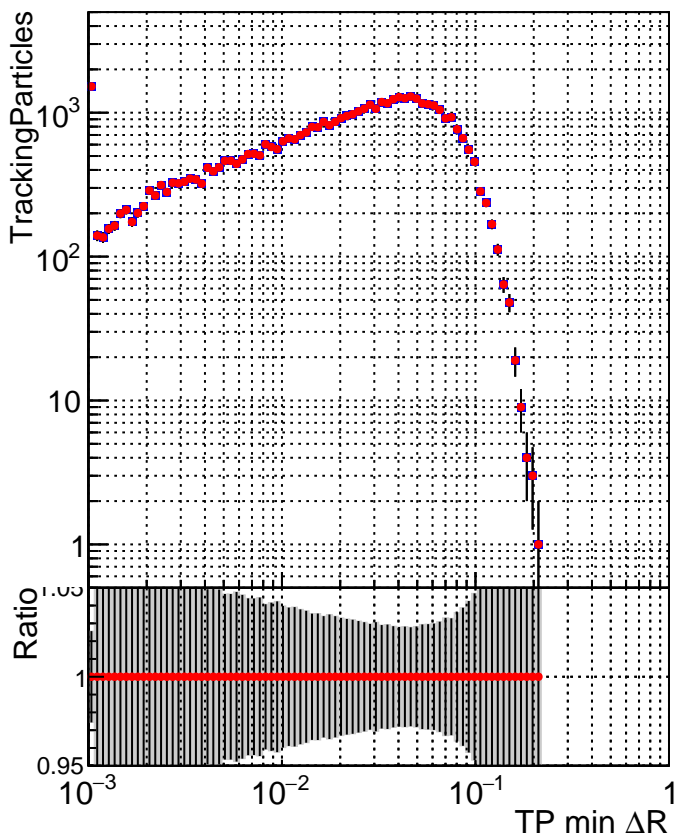

N of simulated tracks vs dR

N of associated tracks (simToReco) vs dR

N of simulated tracks

■ DQM_CKF_XiMinusNOPU_base
● DQM_CKF_XiMinusNOPU_retrainOldFiles125_v2_prelimWPM_epoch0