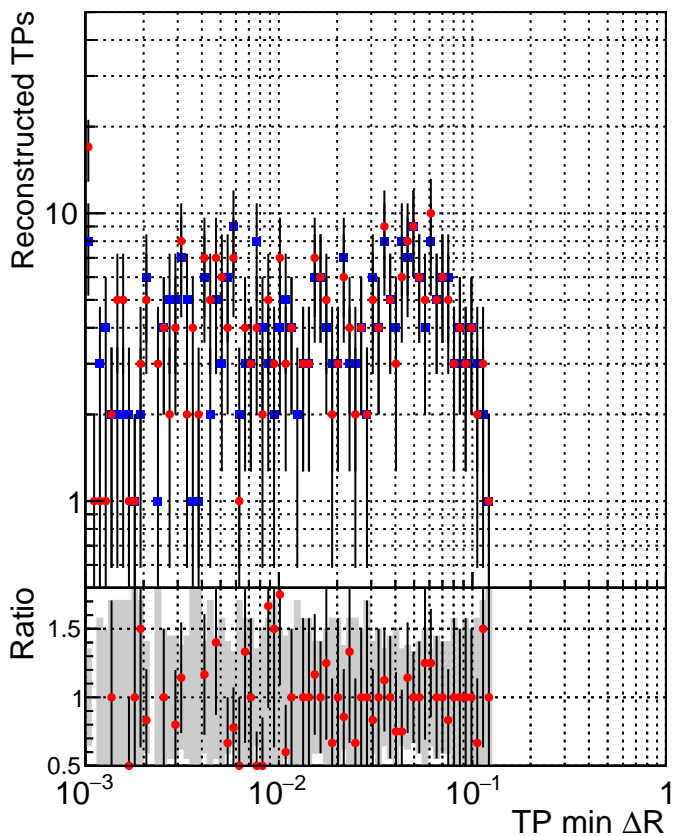

N of simulated tracks vs dR

N of associated tracks (simToReco) vs dR

N of simulated tracks

■ DQM_CKF_XiMinusNOPU_base
● DQM_CKF_XiMinusNOPU_retrainOldFiles125_v2_prelimWPM_epoch0