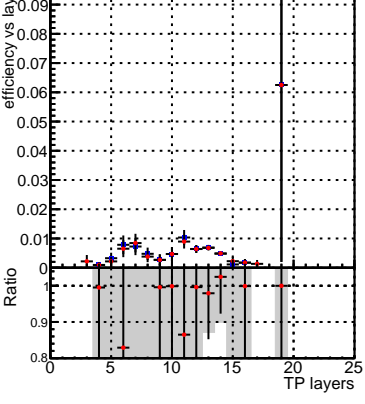

Efficiency vs hit**fake+duplicates vs hits**

Efficiency vs hit: ■ DQM_CKF_XiMinusNOPU_base, ● DQM_CKF_XiMinusNOPU_retrainOldFiles125_v2_prelimWPM_epoch0

Efficiency vs layers**fake+duplicates vs layers****Efficiency vs pixel layer****fake+duplicates vs pixel layers****Efficiency vs 3D layer****fake+duplicates vs 3D layers**