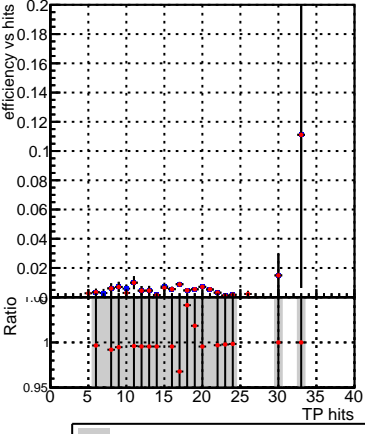

Efficiency vs hit**fake+duplicates vs hits**

Efficiency vs hit: ■ DQM_CKF_XiMinusNOPU_base, ● DQM_CKF_XiMinusNOPU_retrainOldFiles125_v2_prelimWPM_epoch0

Efficiency vs layers**fake+duplicates vs layers****Efficiency vs pixel layer****fake+duplicates vs pixel layers****Efficiency vs 3D layer****fake+duplicates vs 3D layers**