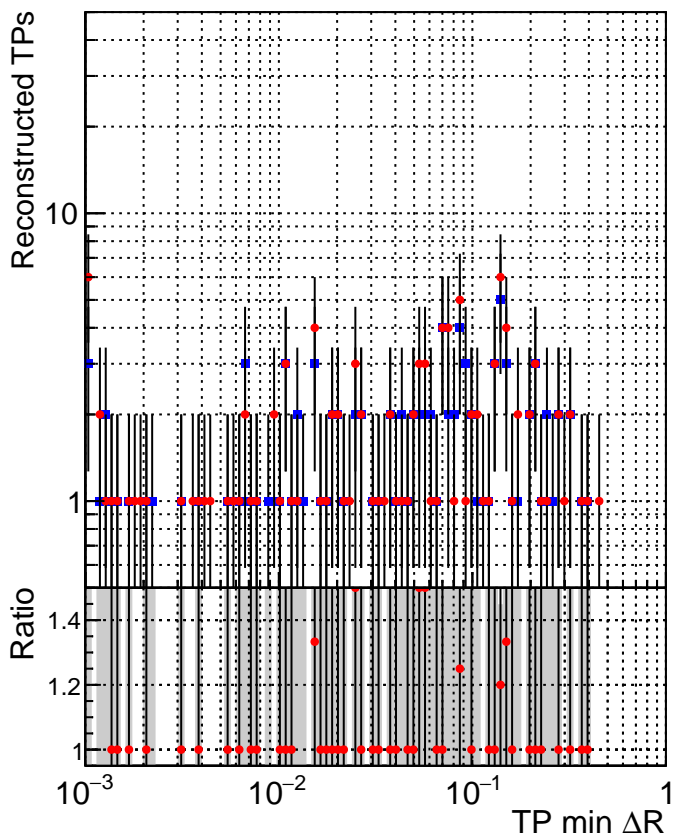

N of simulated tracks vs dR

N of associated tracks (simToReco) vs dR

N of simulated trac

■ DQM_CKF_XiMinusNOPU_base
● DQM_CKF_XiMinusNOPU_retrainOldFiles125_v2_prelimWPM_epoch0