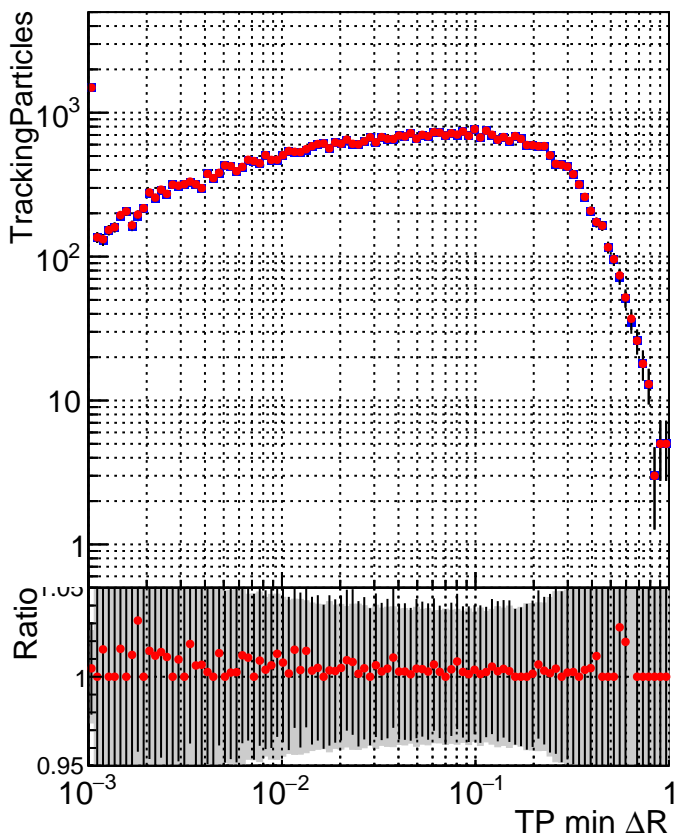

N of simulated tracks vs dR

N of associated tracks (simToReco) vs dR

N of simulated trac

■ DQM_CKF_XiMinusNOPU_base
● DQM_CKF_XiMinusNOPU_retrainOldFiles125_v2_prelimWPM_epoch0