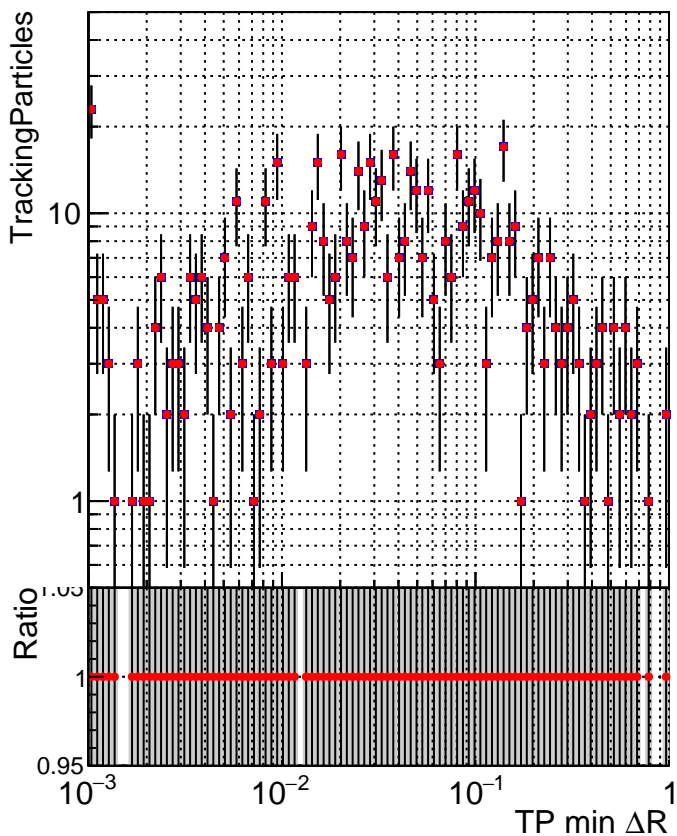

N of simulated tracks vs dR

N of associated tracks (simToReco) vs dR

N of simulated tracks

■ DQM_CKF_XiMinusNOPU_base

● DQM_CKF_XiMinusNOPU_retrainOldFiles125_v2_prelimWPM_epoch0