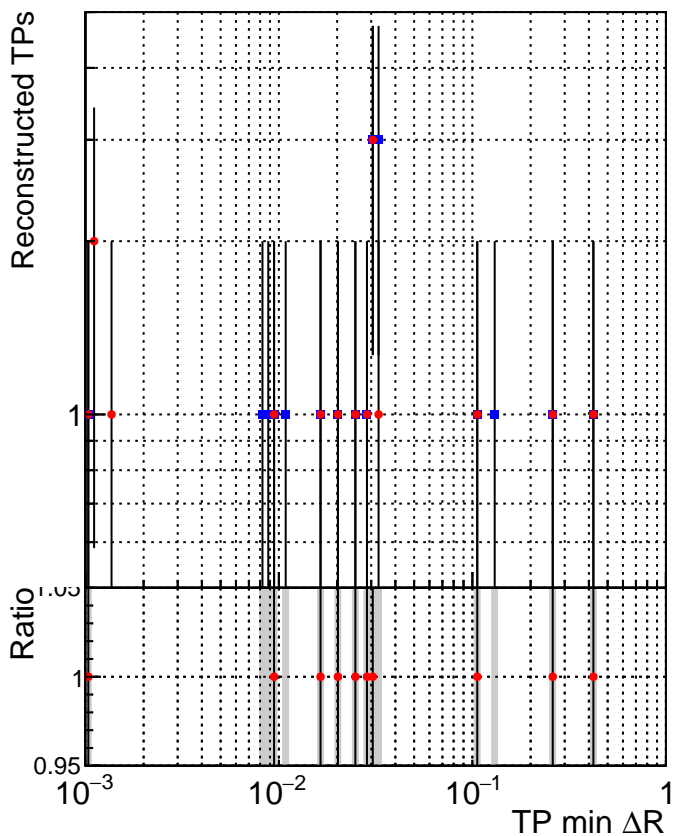

N of simulated tracks vs dR

N of associated tracks (simToReco) vs dR

N of simulated tracks

■ DQM_CKF_XiMinusNOPU_base

● DQM_CKF_XiMinusNOPU_retrainOldFiles125_v2_prelimWPM_epoch0