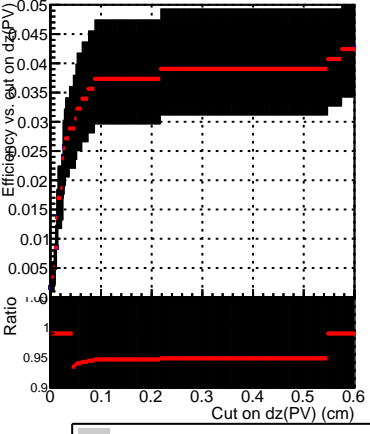

Efficiency vs. dz (PV)

Efficiency (tracking eff factorized out) vs. dz (PV)

Legend:
-■- DQM_CKF_XiMinusNOPU_base
-●- DQM_CKF_XiMinusNOPU_retrainOldFiles125_v2_prelimWPM_epoch0