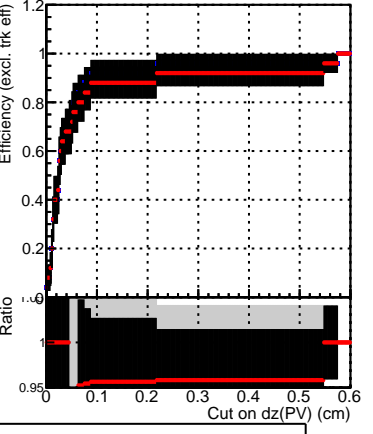

Efficiency vs. dz (PV)

Efficiency (tracking eff factorized out) vs. dz (PV)

Legend:
-■- DQM_CKF_XiMinusNOPU_base
-●- DQM_CKF_XiMinusNOPU_retrainOldFiles125_v2_prelimWPM_epoch0