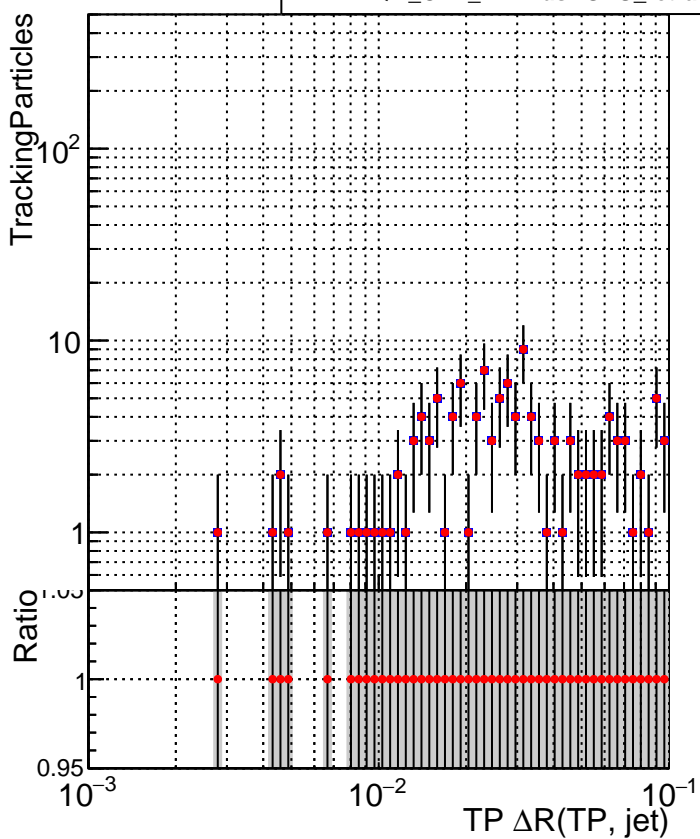

N of simulated tracks vs dR

N of associated tracks (simToReco) vs dR

N of simulated tracks

■ DQM_CKF_XiMinusNOPU_base

■ DQM_CKF_XiMinusNOPU_retrainOldFiles125_v2_prelimWPM_epoch0