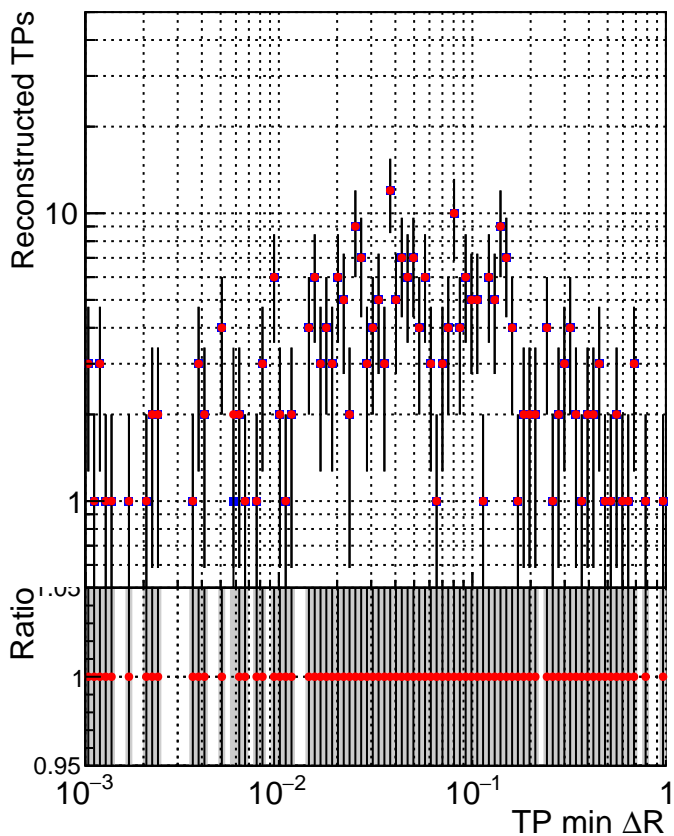

N of simulated tracks vs dR

N of associated tracks (simToReco) vs dR

N of simulated tracks

■ DQM_CKF_XiMinusNOPU_base

■ DQM_CKF_XiMinusNOPU_retrainOldFiles125_v2_prelimWPM_epoch0