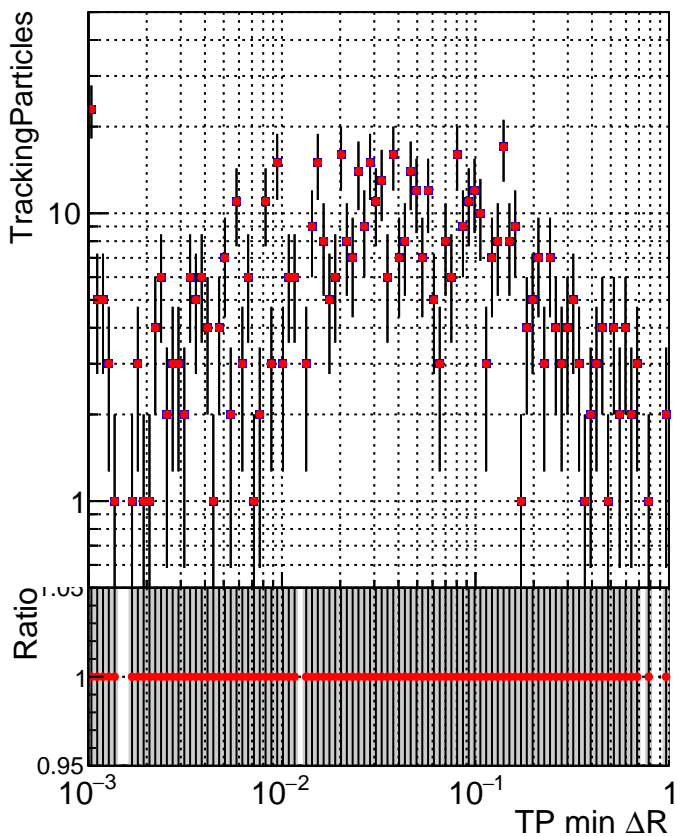

N of simulated tracks vs dR

N of associated tracks (simToReco) vs dR

N of simulated tracks

■ DQM_CKF_XiMinusNOPU_base

■ DQM_CKF_XiMinusNOPU_retrainOldFiles125_v2_prelimWPM_epoch0