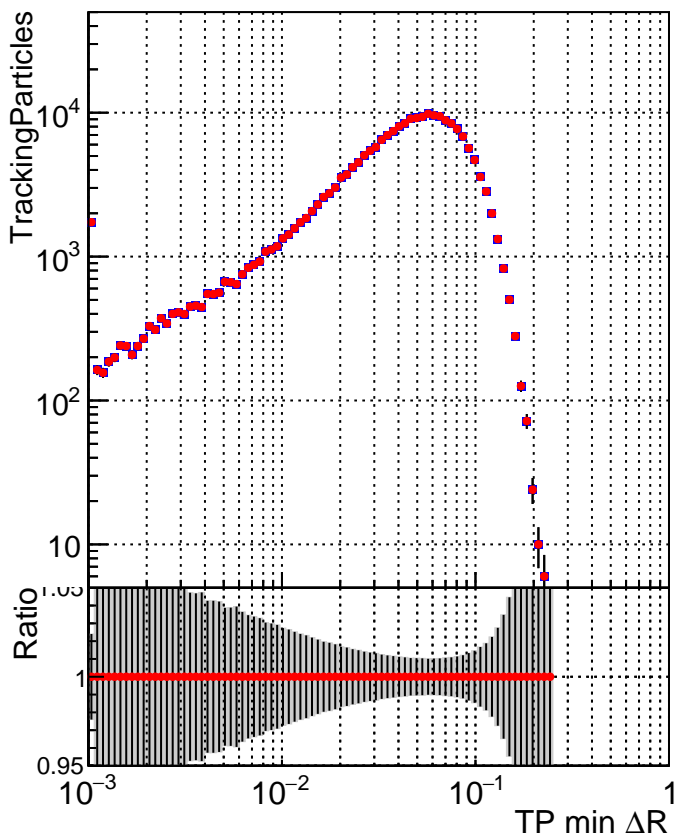

N of simulated tracks vs dR

N of associated tracks (simToReco) vs dR

N of simulated tracks

—■— DQM_CKF_XiMinusNOPU_base

—●— DQM_CKF_XiMinusNOPU_retrainOldFiles125_v2_prelimWPM_epoch0