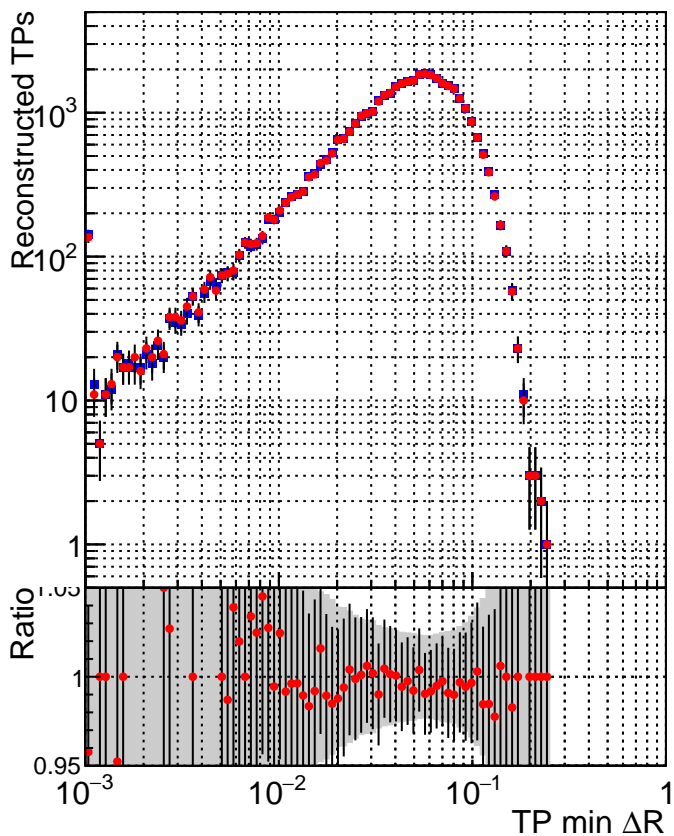

N of simulated tracks vs dR

N of associated tracks (simToReco) vs dR

N of simulated tracks

—■— DQM_CKF_XiMinusNOPU_base

—●— DQM_CKF_XiMinusNOPU_retrainOldFiles125_v2_prelimWPM_epoch0