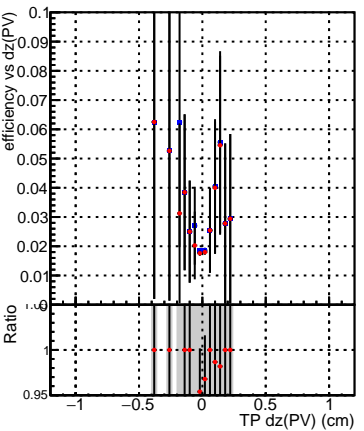

Efficiency vs Dxy(PV)**fake+duplicates vs dxy(PV)**

Legend:
 - Blue square: DQM_CKF_XiMinusNOPU_base
 - Red circle: DQM_CKF_XiMinusNOPU_retrainOldFiles125_v2_prelimWPM_epoch0

**Efficiency vs Dz(PV)****fake+duplicates vs dz(PV)****Efficiency vs Dz(PV)****fake+duplicates vs dz(PV)**