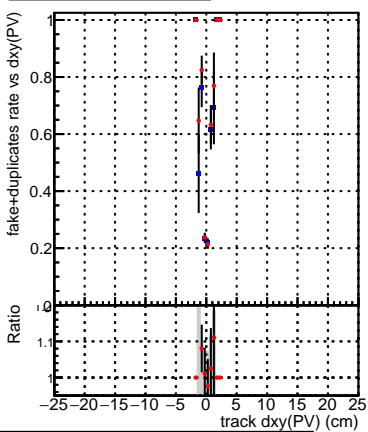

Efficiency vs Dxy(PV)**fake+duplicates vs dxy(PV)**

Legend:
 - Blue square: DQM_CKF_XiMinusNOPU_base
 - Red circle: DQM_CKF_XiMinusNOPU_retrainOldFiles125_v2_prelimWPM_epoch0

**Efficiency vs Dz(PV)****fake+duplicates vs dz(PV)****Efficiency vs Dz(PV)****fake+duplicates vs dz(PV)**