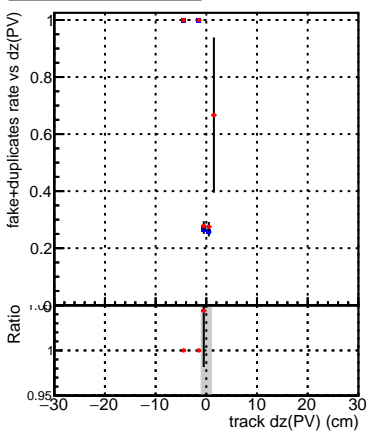

Efficiency vs Dxy(PV)**fake+duplicates vs dxy(PV)**

Legend:
 - Blue square: DQM_CKF_XiMinusNOPU_base
 - Red circle: DQM_CKF_XiMinusNOPU_retrainOldFiles125_v2_prelimWPM_epoch0

**Efficiency vs Dz(PV)****fake+duplicates vs dz(PV)****Efficiency vs Dz(PV)****fake+duplicates vs dz(PV)**