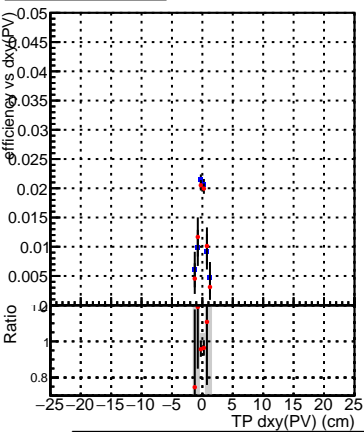

Efficiency vs Dxy(PV)**fake+duplicates vs dxy(PV)**

Legend:
 - Blue square: DQM_CKF_XiMinusNOPU_base
 - Red circle: DQM_CKF_XiMinusNOPU_retrainOldFiles125_v2_prelimWPM_epoch0

**Efficiency vs Dz(PV)****fake+duplicates vs dz(PV)****Efficiency vs Dz(PV)****fake+duplicates vs dz(PV)**