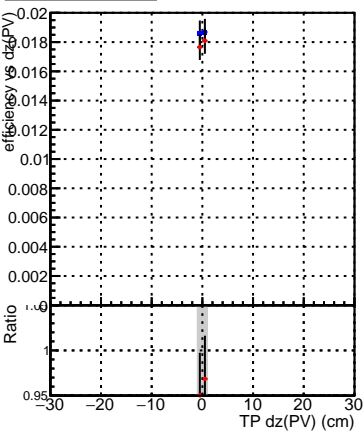

Efficiency vs Dxy(PV)**fake+duplicates vs dxy(PV)**

Legend:
 - Blue square: DQM_CKF_XiMinusNOPU_base
 - Red circle: DQM_CKF_XiMinusNOPU_retrainOldFiles125_v2_prelimWPM_epoch0

**Efficiency vs Dz(PV)****fake+duplicates vs dz(PV)****Efficiency vs Dz(PV)****fake+duplicates vs dz(PV)**