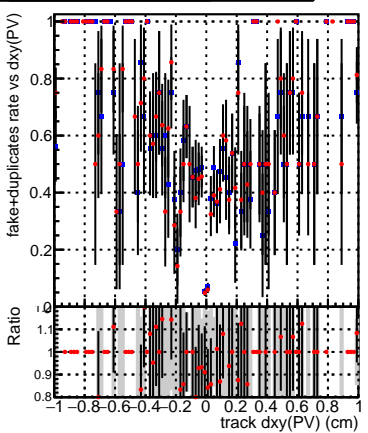

Efficiency vs Dxy(PV)**fake+duplicates vs dxy(PV)**

Legend:
 - Blue square: DQM_CKF_XiMinusNOPU_base
 - Red circle: DQM_CKF_XiMinusNOPU_retrainOldFiles125_v2_prelimWPM_epoch0

**Efficiency vs Dz(PV)****fake+duplicates vs dz(PV)****Efficiency vs Dz(PV)****fake+duplicates vs dz(PV)**