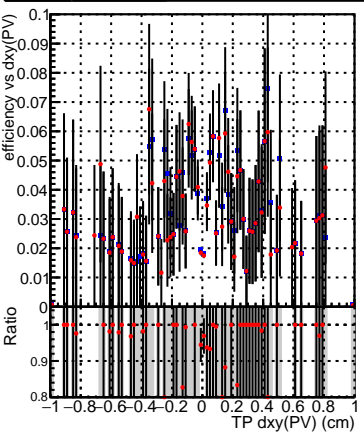

Efficiency vs Dxy(PV)**fake+duplicates vs dxy(PV)**

Legend:
 - Blue square: DQM_CKF_XiMinusNOPU_base
 - Red circle: DQM_CKF_XiMinusNOPU_retrainOldFiles125_v2_prelimWPM_epoch0

**Efficiency vs Dz(PV)****fake+duplicates vs dz(PV)****Efficiency vs Dz(PV)****fake+duplicates vs dz(PV)**