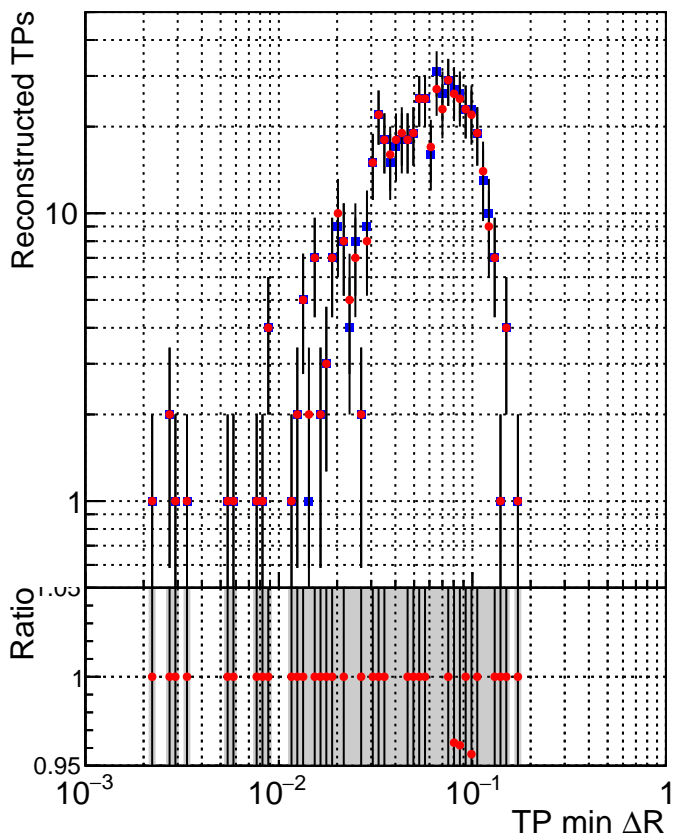

N of simulated tracks vs dR

N of associated tracks (simToReco) vs dR

N of simulated tracks

■ DQM\_CKF\_TTbase  
■ DQM\_CKF\_TT\_retrainOldFiles125\_v2\_prelimWPM\_epoch4