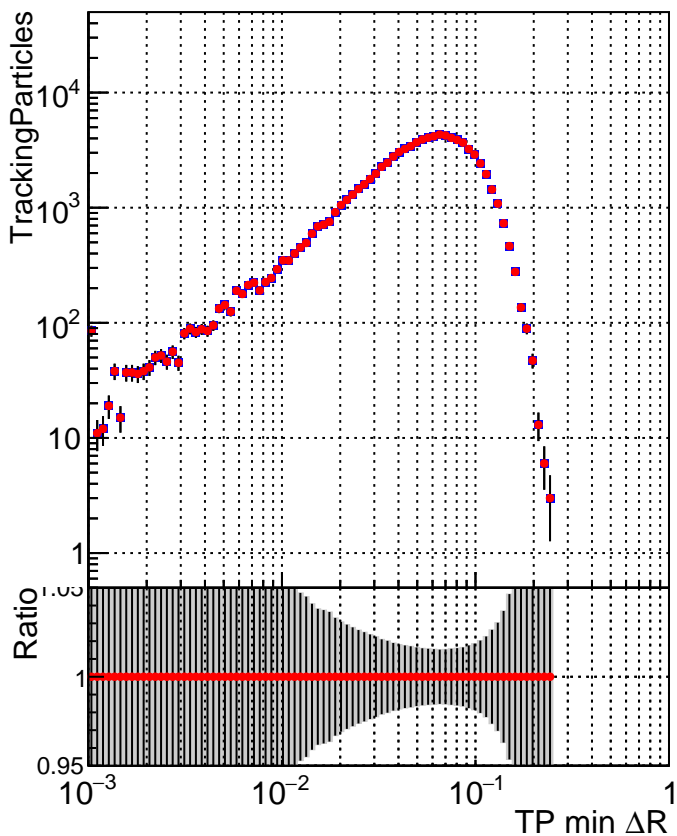

N of simulated tracks vs dR

N of associated tracks (simToReco) vs dR

N of simulated tracks

■ DQM\_CKF\_TTbase  
■ DQM\_CKF\_TT\_retrainOldFiles125\_v2\_prelimWPM\_epoch4