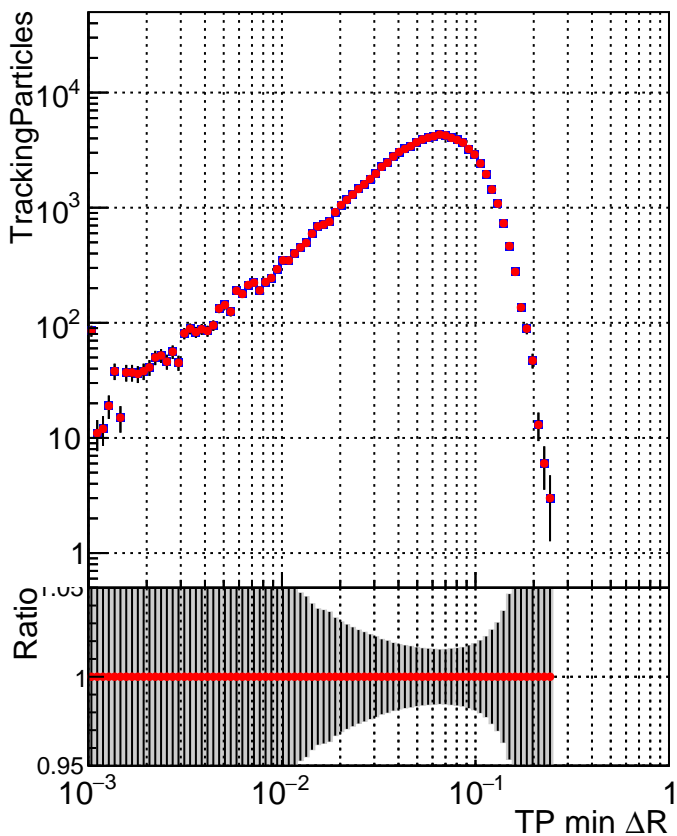

N of simulated tracks vs dR

N of associated tracks (simToReco) vs dR

N of simulated tracks

■ DQM_CKF_TTbase
● DQM_CKF_TT_retrainOldFiles125_v2_prelimWPM_epoch4