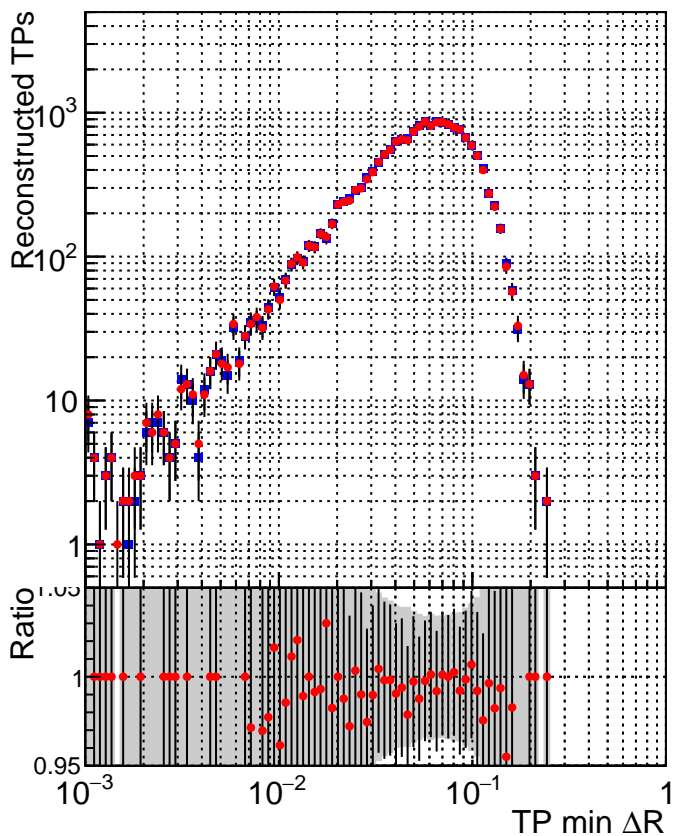

N of simulated tracks vs dR

N of associated tracks (simToReco) vs dR

N of simulated tracks

■ DQM_CKF_TTbase
● DQM_CKF_TT_retrainOldFiles125_v2_prelimWPM_epoch4