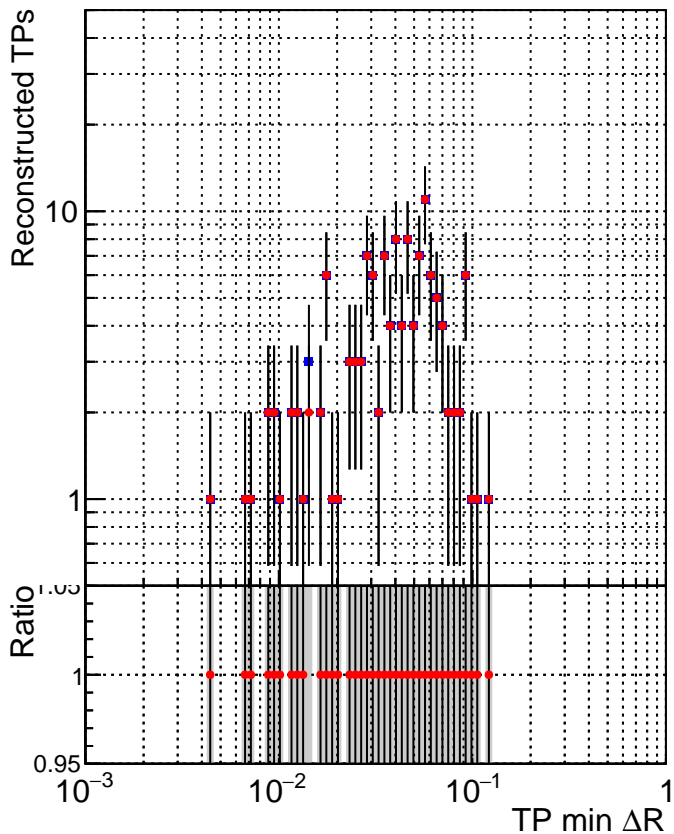

N of simulated tracks vs dR

N of associated tracks (simToReco) vs dR

N of simulated trac

■ DQM\_CKF\_TTbase  
● DQM\_CKF\_TT\_retrainOldFiles125\_v2\_prelimWPM\_epoch4