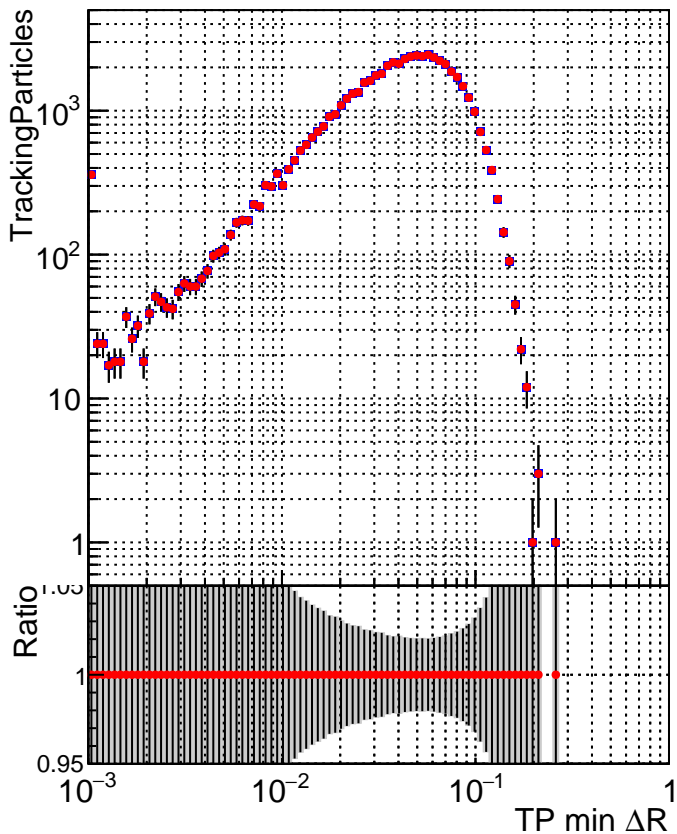

N of simulated tracks vs dR

N of associated tracks (simToReco) vs dR

N of simulated trac

■ DQM\_CKF\_TTbase  
● DQM\_CKF\_TT\_retrainOldFiles125\_v2\_prelimWPM\_epoch4