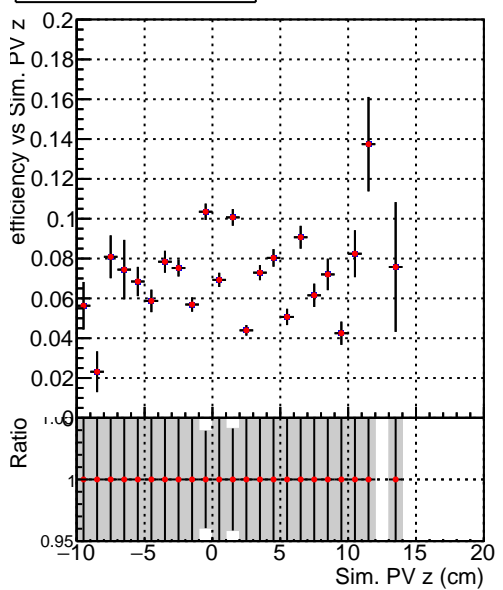

Efficiency vs vertpos**fake+duplicates vs vert r**
Efficiency vs vert z

 — DQM_CKF_TTbase
 — DQM_CKF_TT_retrainOldFiles125_v2_prelimWPM_epoch3

**Efficiency vs. sim PV z****fake+duplicates vs Sim. PV z**