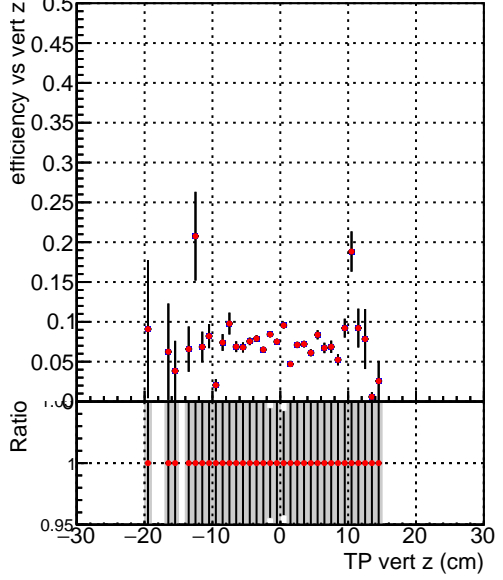

Efficiency vs vertpos**fake+duplicates vs vert r**
Efficiency vs vert z

 — DQM_CKF_TTbase
 — DQM_CKF_TT_retrainOldFiles125_v2_prelimWPM_epoch3

**Efficiency vs. sim PV z****fake+duplicates vs Sim. PV z**