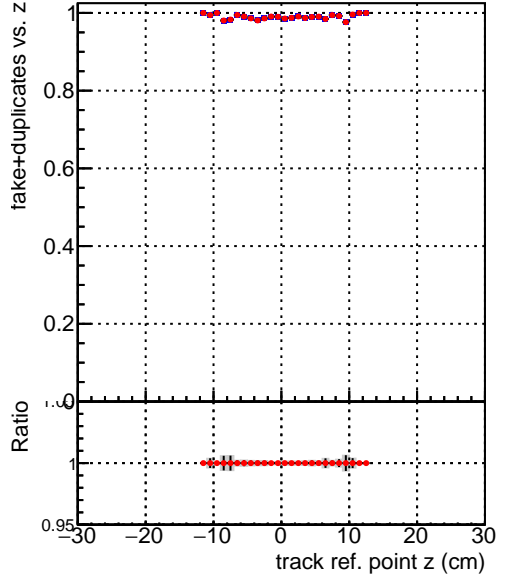

Efficiency vs vertpos**fake+duplicates vs vert r**
Efficiency vs vert z

 — DQM_CKF_TTbase
 — DQM_CKF_TT_retrainOldFiles125_v2_prelimWPM_epoch3

**Efficiency vs. sim PV z****fake+duplicates vs Sim. PV z**