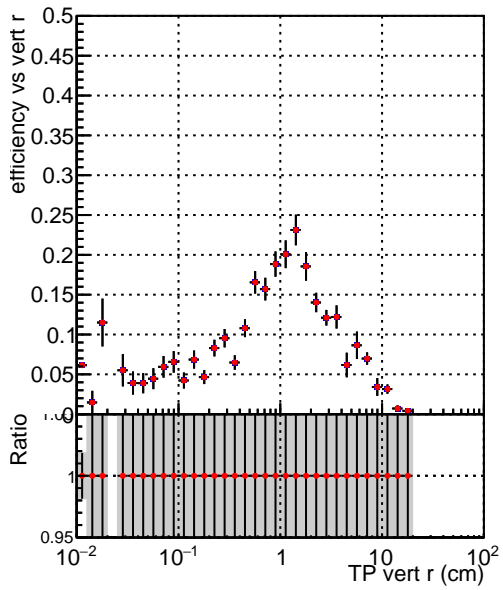

Efficiency vs vertpos**fake+duplicates vs vert r**
Efficiency vs vert z

 — DQM_CKF_TTbase
 — DQM_CKF_TT_retrainOldFiles125_v2_prelimWPM_epoch3

**Efficiency vs. sim PV z****fake+duplicates vs Sim. PV z**