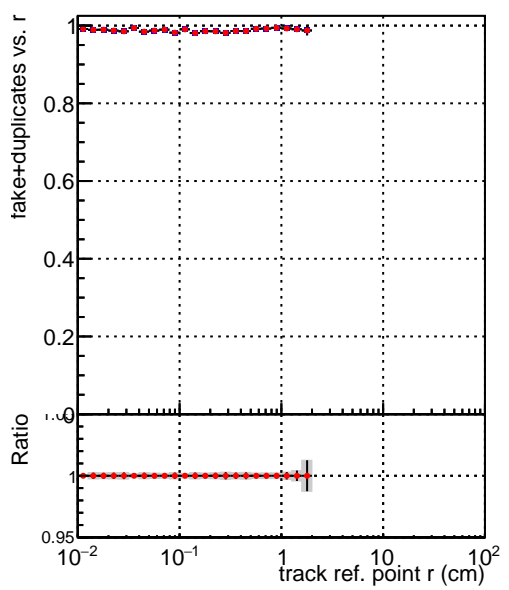

Efficiency vs vertpos**fake+duplicates vs vert r**
Efficiency vs vert z

 — DQM_CKF_TTbase
 — DQM_CKF_TT_retrainOldFiles125_v2_prelimWPM_epoch3

**Efficiency vs. sim PV z****fake+duplicates vs Sim. PV z**