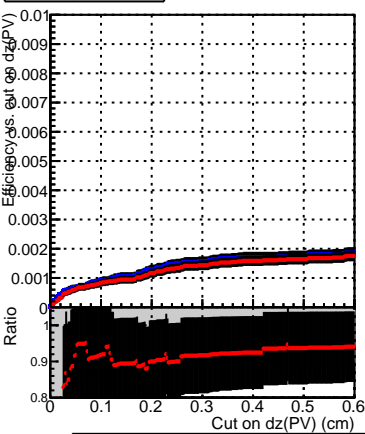

Efficiency vs. dz (PV)

Efficiency (tracking eff factorized out) vs. dz (PV)

Legend: DQM_CKF_TTbase (blue line), DQM_CKF_TT_retrainOldFiles125_v2_prelimWPM_epoch3 (red line). Fake rate (black histogram and red line).