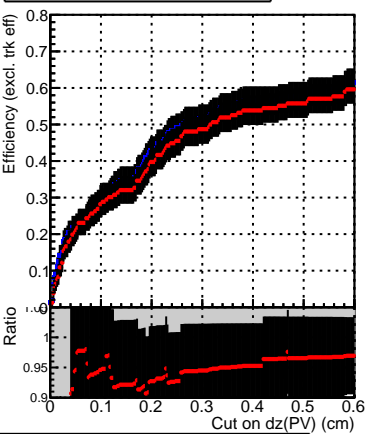

Efficiency vs. dz (PV)

Efficiency (tracking eff factorized out) vs. dz (PV)

Legend: DQM_CKF_TTbase (blue line), DQM_CKF_TT_retrainOldFiles125_v2_prelimWPM_epoch3 (red line). Fake rate (black histogram and red line).