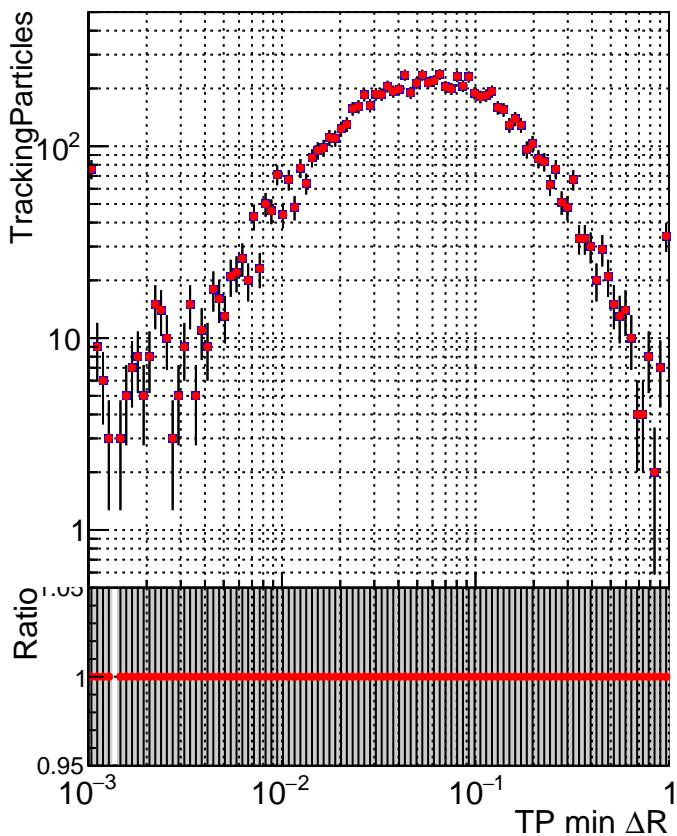

N of simulated tracks vs dR

N of associated tracks (simToReco) vs dR

N of simulated trac

- DQM_CKF_TTbase
- DQM_CKF_TT_retrainOldFiles125_v2_prelimWPM_epoch3