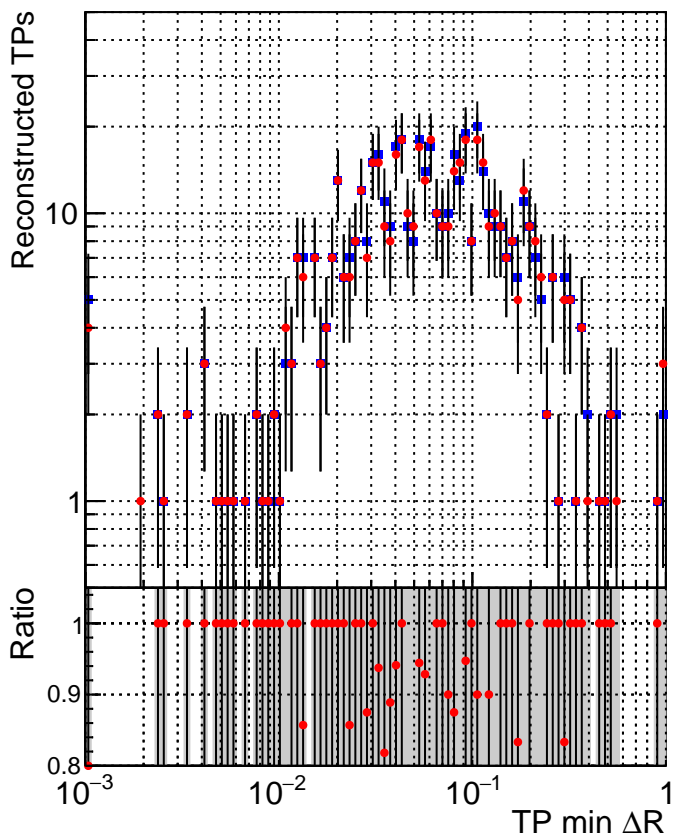

N of simulated tracks vs dR

N of associated tracks (simToReco) vs dR

N of simulated trac

- DQM_CKF_TTbase
- DQM_CKF_TT_retrainOldFiles125_v2_prelimWPM_epoch3