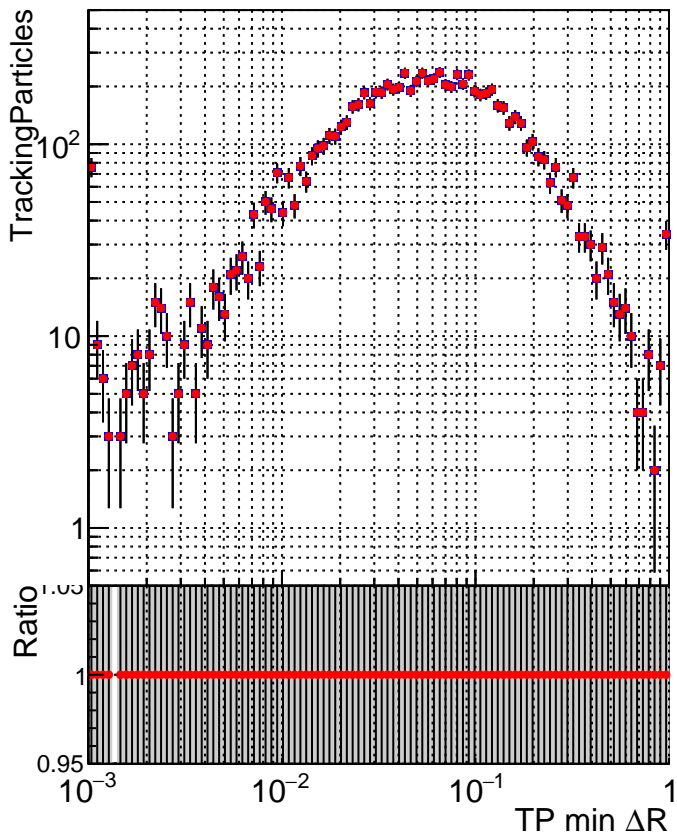

N of simulated tracks vs dR

N of associated tracks (simToReco) vs dR

N of simulated tracks

- DQM_CKF_TTbase
- DQM_CKF_TT_retrainOldFiles125_v2_prelimWPM_epoch3