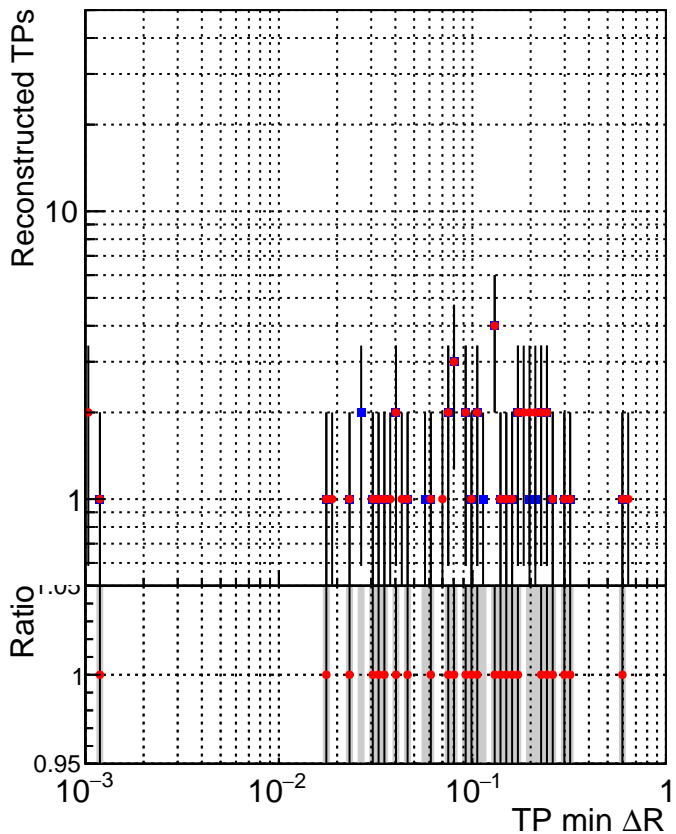

N of simulated tracks vs dR

N of associated tracks (simToReco) vs dR

N of simulated tracks

- DQM_CKF_TTbase
- DQM_CKF_TT_retrainOldFiles125_v2_prelimWPM_epoch3