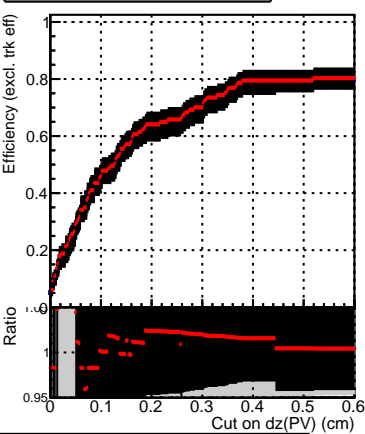

Efficiency vs. dz (PV)

Efficiency (tracking eff factorized out) vs. dz (PV)

Legend:  
- DQM\_CKF\_TTbase  
- DQM\_CKF\_TT\_retrainOldFiles125\_v2\_prelimWPM\_epoch3