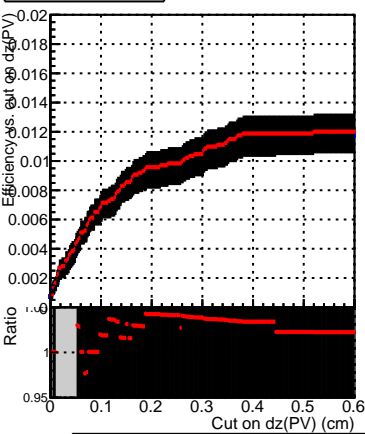

Efficiency vs. dz (PV)

Efficiency (tracking eff factorized out) vs. dz (PV)

Legend:  
- DQM\_CKF\_TTbase  
- DQM\_CKF\_TT\_retrainOldFiles125\_v2\_prelimWPM\_epoch3