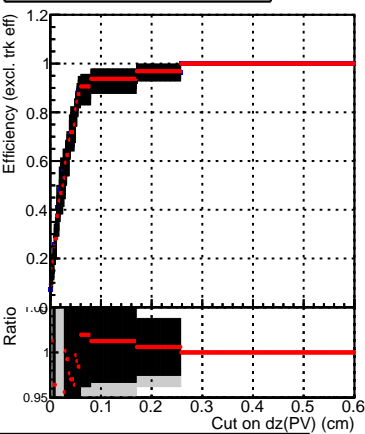

Efficiency vs. dz (PV)

Efficiency (tracking eff factorized out) vs. dz (PV)

Legend:
- DQM_CKF_TTbase
- DQM_CKF_TT_retrainOldFiles125_v2_prelimWPM_epoch3