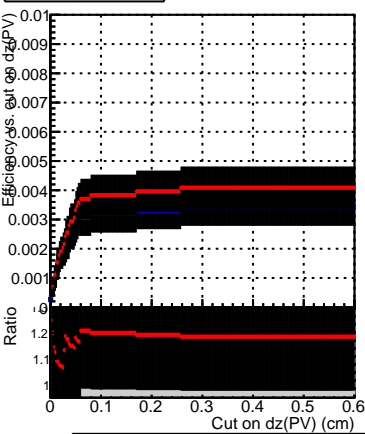

Efficiency vs. dz (PV)

Efficiency (tracking eff factorized out) vs. dz (PV)

Legend:
- DQM_CKF_TTbase
- DQM_CKF_TT_retrainOldFiles125_v2_prelimWPM_epoch3