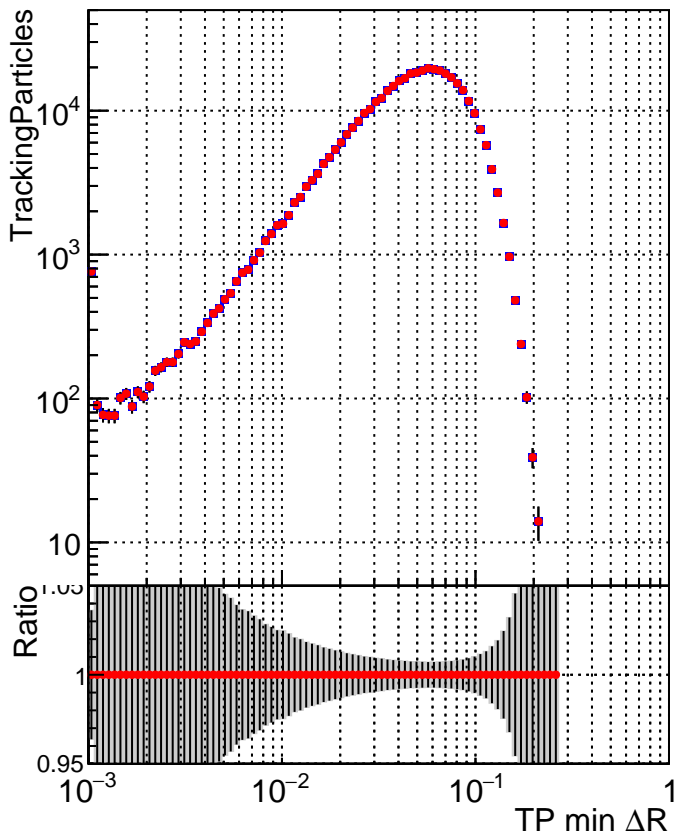

N of simulated tracks vs dR

N of associated tracks (simToReco) vs dR

N of simulated tracks

■ DQM_CKF_TTbase
■ DQM_CKF_TT_retrainOldFiles125_v2_prelimWPM_epoch3