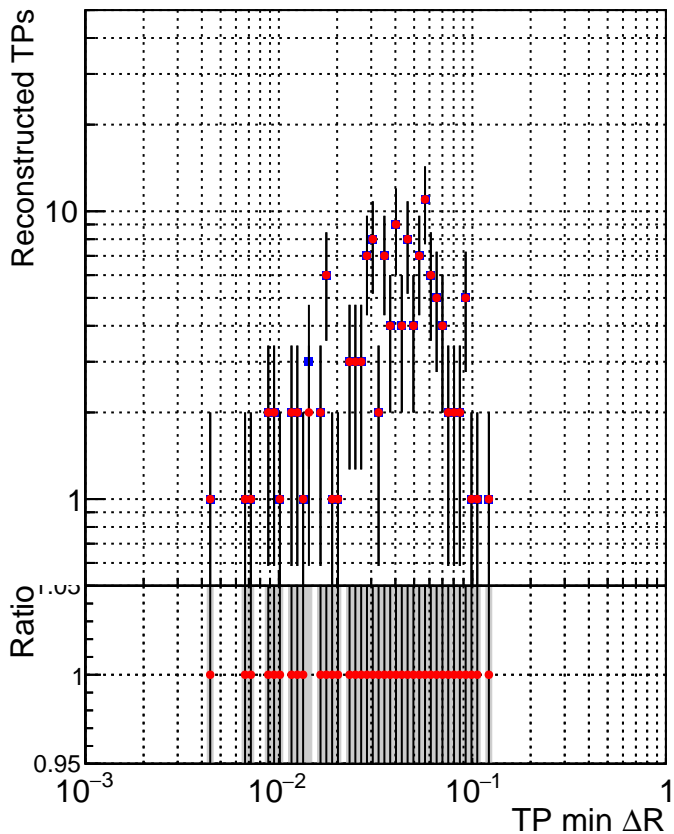

N of simulated tracks vs dR

N of associated tracks (simToReco) vs dR

N of simulated tracks

■ DQM_CKF_TTbase
■ DQM_CKF_TT_retrainOldFiles125_v2_prelimWPM_epoch3