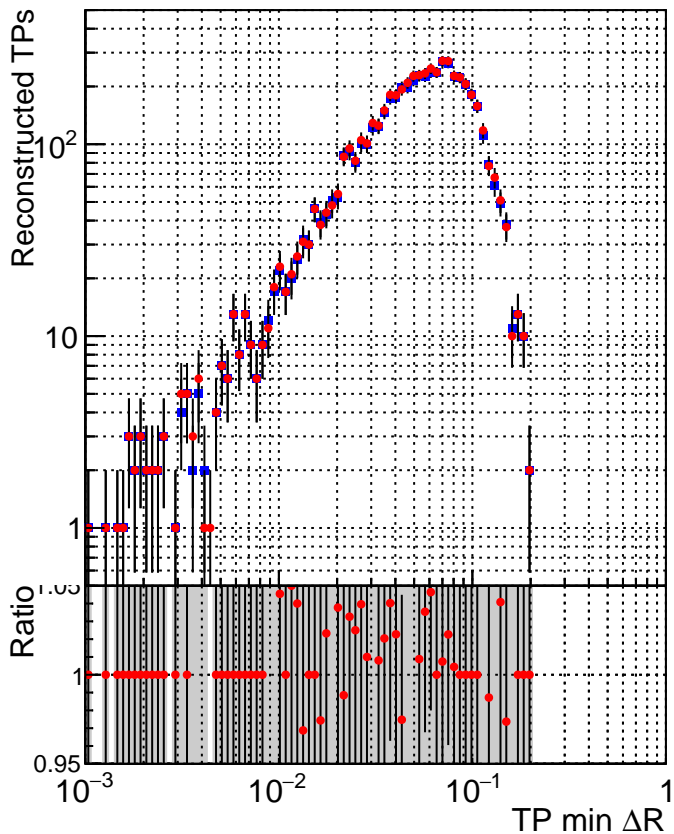

N of simulated tracks vs dR

N of associated tracks (simToReco) vs dR

N of simulated tracks

■ DQM_CKF_TTbase
■ DQM_CKF_TT_retrainOldFiles125_v2_prelimWPM_epoch2