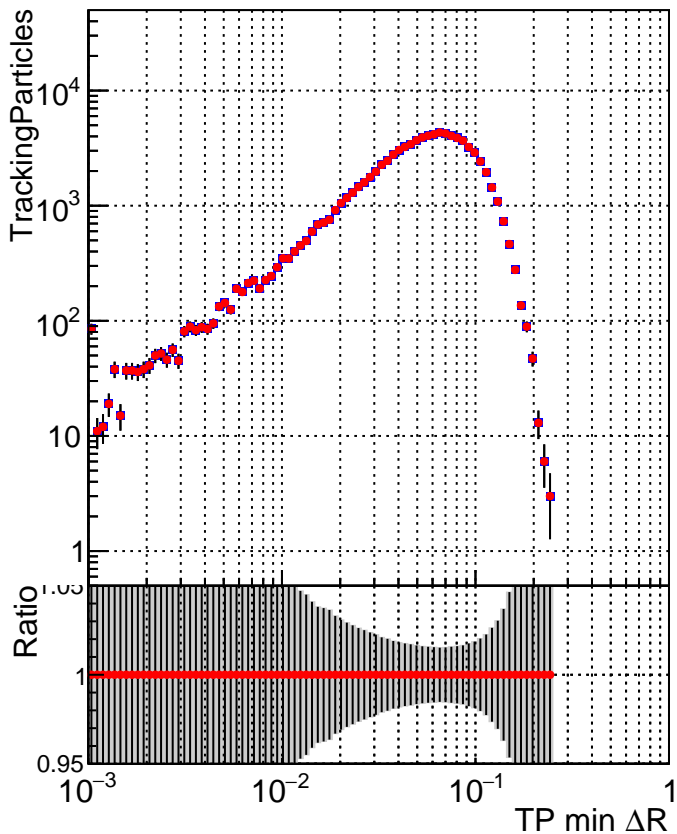

N of simulated tracks vs dR

N of associated tracks (simToReco) vs dR

N of simulated tracks

■ DQM_CKF_TTbase
■ DQM_CKF_TT_retrainOldFiles125_v2_prelimWPM_epoch2