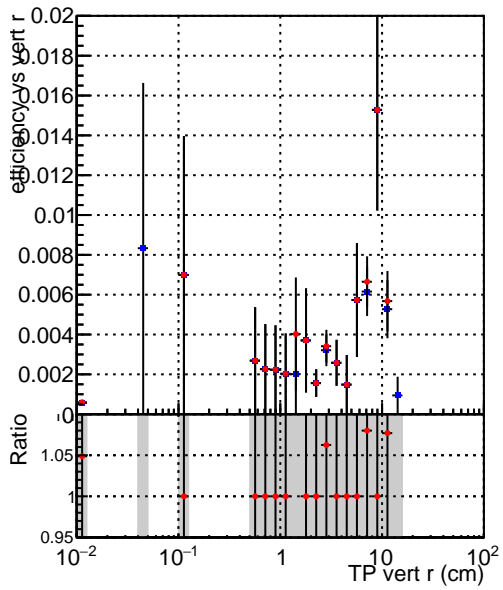

Efficiency vs vertpos

Efficiency

Legend:
 - DQM_CKF_TTbase (blue star)
 - DQM_CKF_TT_retrainOldFiles125_v2_prelimWPM_epoch2 (red star)

Efficiency vs. sim PV z