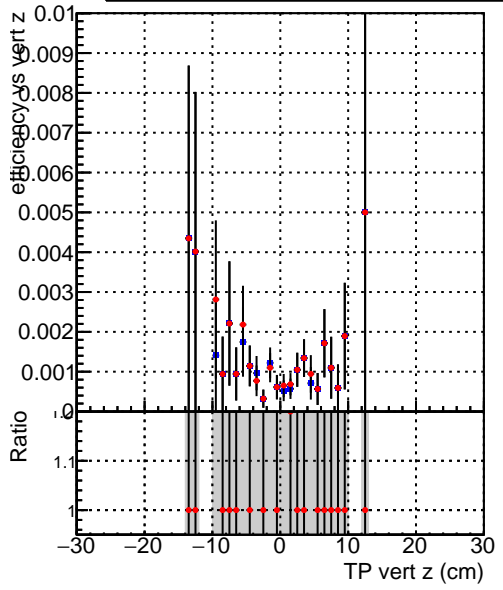

Efficiency vs vertpos

Efficiency

Legend:
 - DQM_CKF_TTbase (blue star)
 - DQM_CKF_TT_retrainOldFiles125_v2_prelimWPM_epoch2 (red star)

Efficiency vs. sim PV z