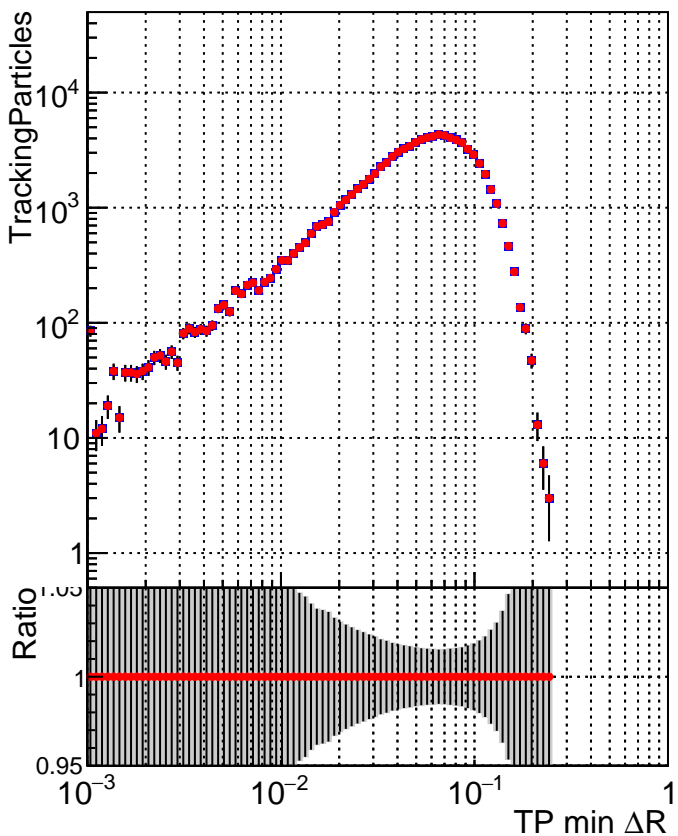

N of simulated tracks vs dR

N of associated tracks (simToReco) vs dR

N of simulated tracks

■ DQM_CKF_TTbase

● DQM_CKF_TT_retrainOldFiles125_v2_prelimWPM_epoch2