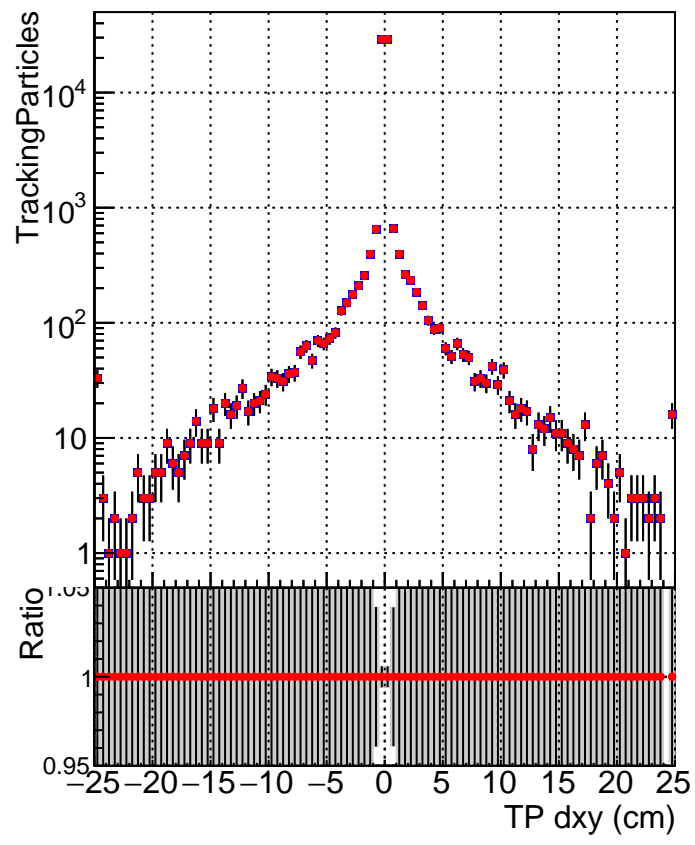

N of simulated tracks vs dxy

N of associated tracks (simToReco) vs dxy

N of simulated track

—■— DQM_CKF_TTbase
—●— DQM_CKF_TT_retrainOldFiles125_v2_prelimWPM_epoch2