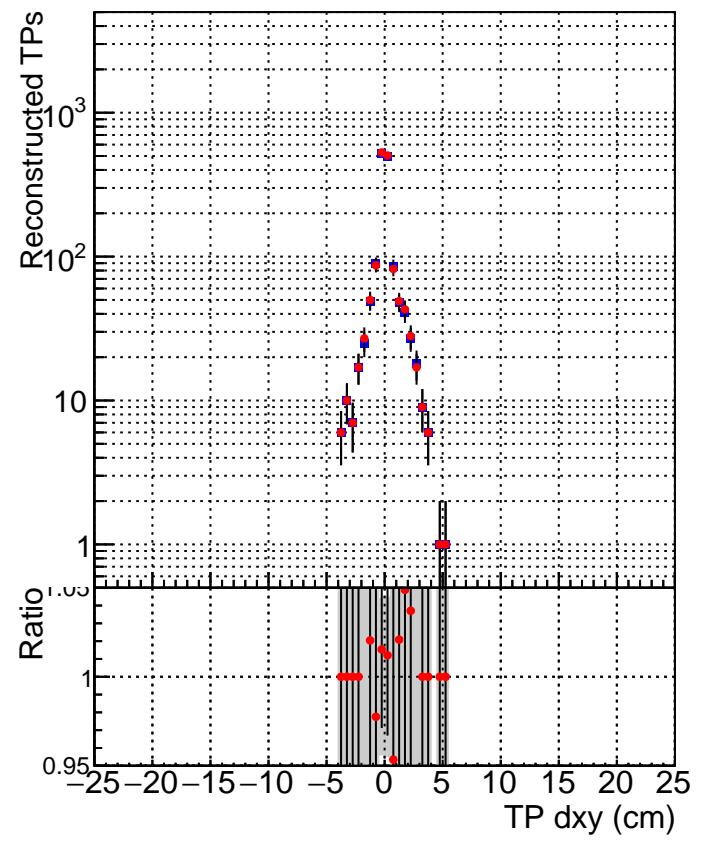

N of simulated tracks vs dxy

N of associated tracks (simToReco) vs dxy

N of simulated track

—■— DQM_CKF_TTbase
—●— DQM_CKF_TT_retrainOldFiles125_v2_prelimWPM_epoch2