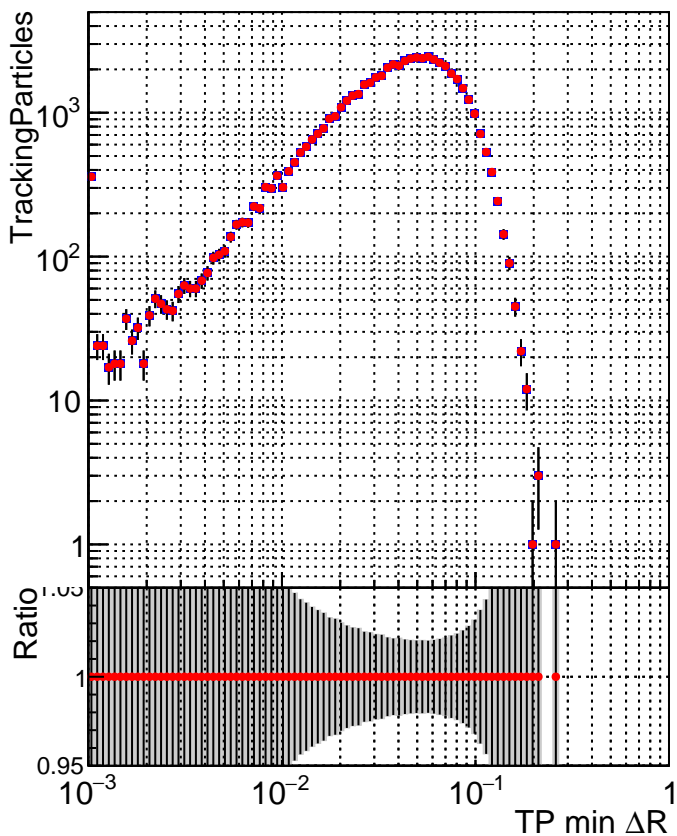

N of simulated tracks vs dR

N of associated tracks (simToReco) vs dR

N of simulated tracks

■ DQM\_CKF\_TTbase  
● DQM\_CKF\_TT\_retrainOldFiles125\_v2\_prelimWPM\_epoch2