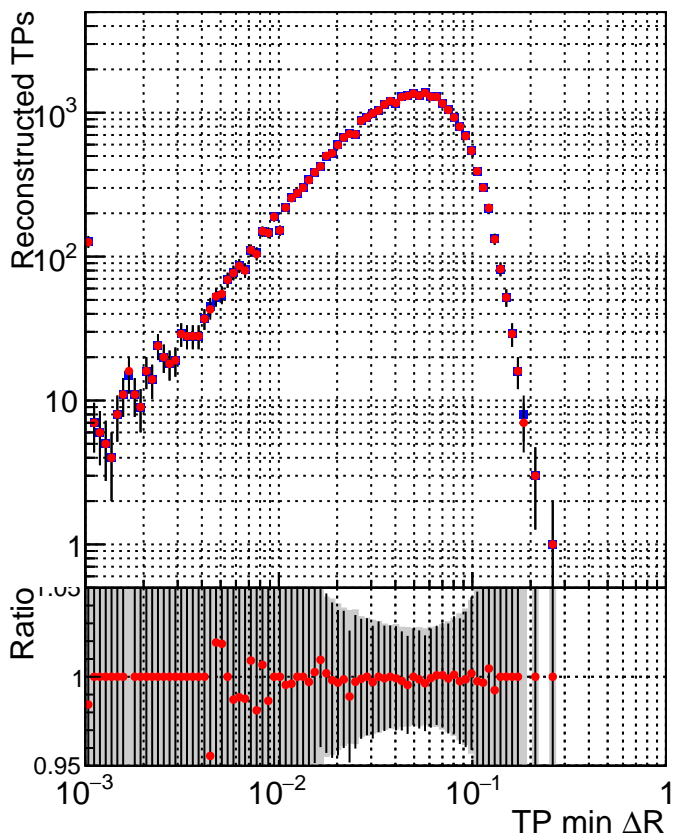

N of simulated tracks vs dR

N of associated tracks (simToReco) vs dR

N of simulated tracks

■ DQM\_CKF\_TTbase  
● DQM\_CKF\_TT\_retrainOldFiles125\_v2\_prelimWPM\_epoch2