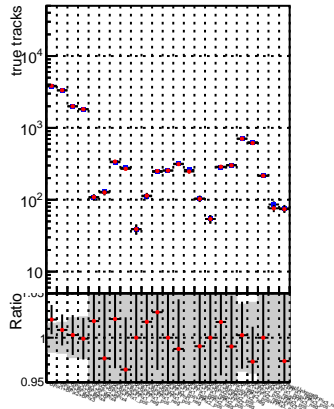

N of reco track vs. χ^2

—•— DQM_CKF_TTbase
—•— DQM_CKF_TT_retrainOldFiles125_v2_prelimWPM_epoch2

recoSet