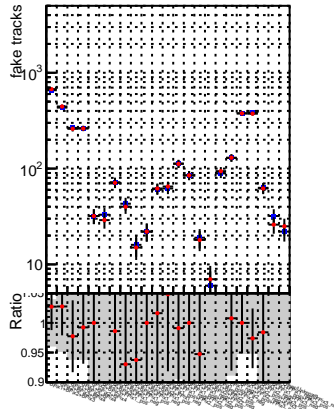

N of reco track vs. χ^2

—•— DQM_CKF_TTbase
—•— DQM_CKF_TT_retrainOldFiles125_v2_prelimWPM_epoch2

recoSet