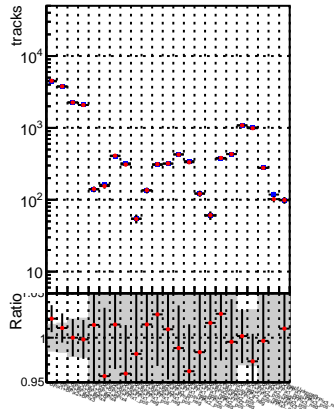

N of reco track vs. χ^2

—•— DQM_CKF_TTbase
—•— DQM_CKF_TT_retrainOldFiles125_v2_prelimWPM_epoch2

recoSet