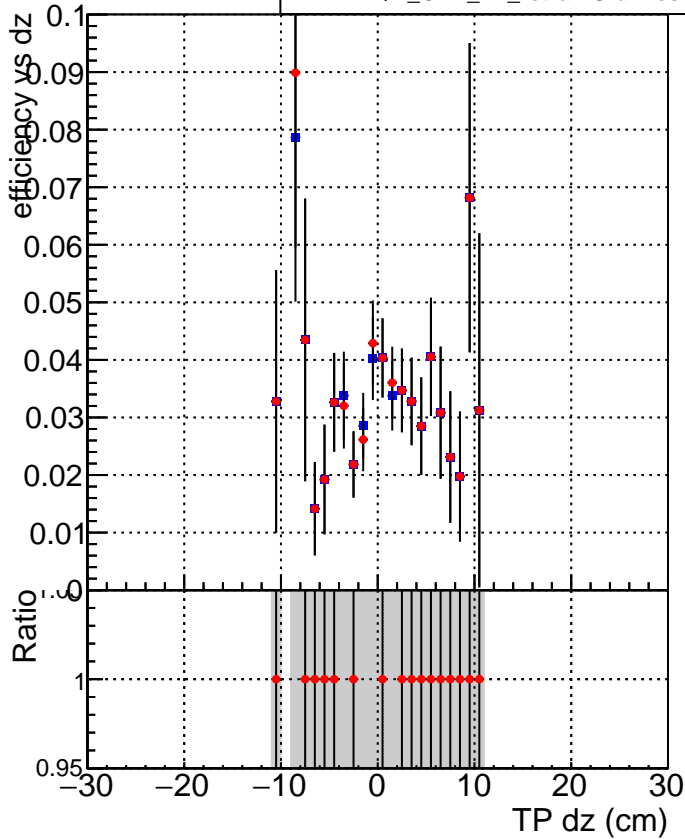

Efficiency vs Dxy

Efficiency vs Dz

Legend for Efficiency vs Dz plot:

- DQM_CKF_TTbase (Blue square)
- DQM_CKF_TT_retrainOldFiles125_v2_prelimWPM_epoch2 (Red circle)