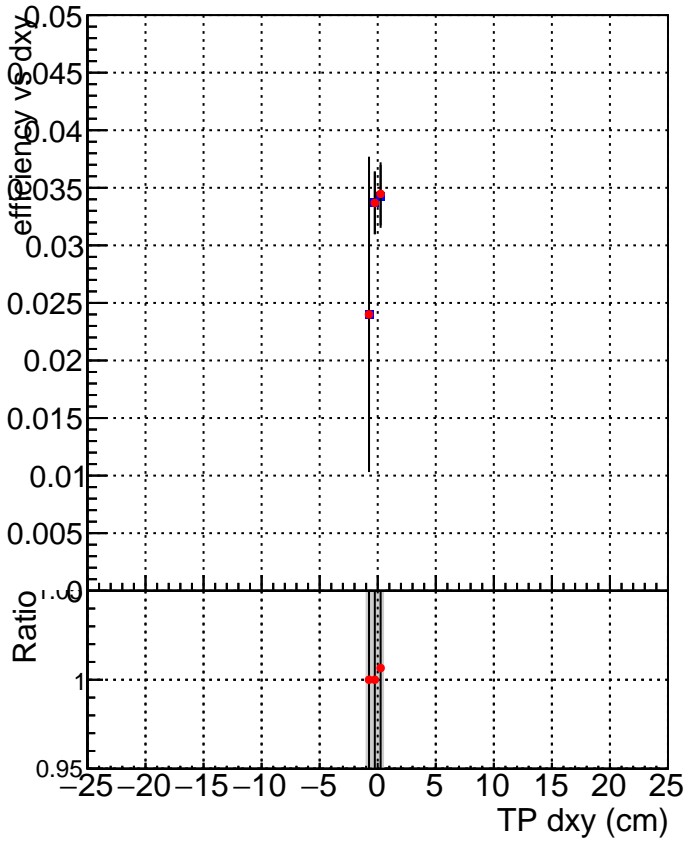

Efficiency vs Dxy

Efficiency vs Dz

Legend for Efficiency vs Dz plot:

- DQM_CKF_TTbase (Blue square)
- DQM_CKF_TT_retrainOldFiles125_v2_prelimWPM_epoch2 (Red circle)