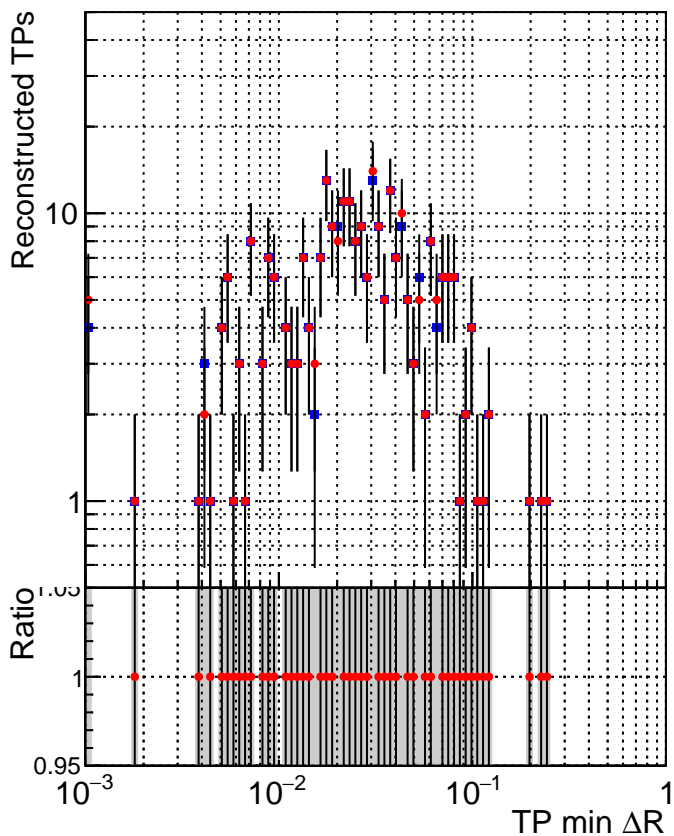

N of simulated tracks vs dR

N of associated tracks (simToReco) vs dR

N of simulated trac

- DQM_CKF_TTbase
- DQM_CKF_TT_retrainOldFiles125_v2_prelimWPM_epoch2