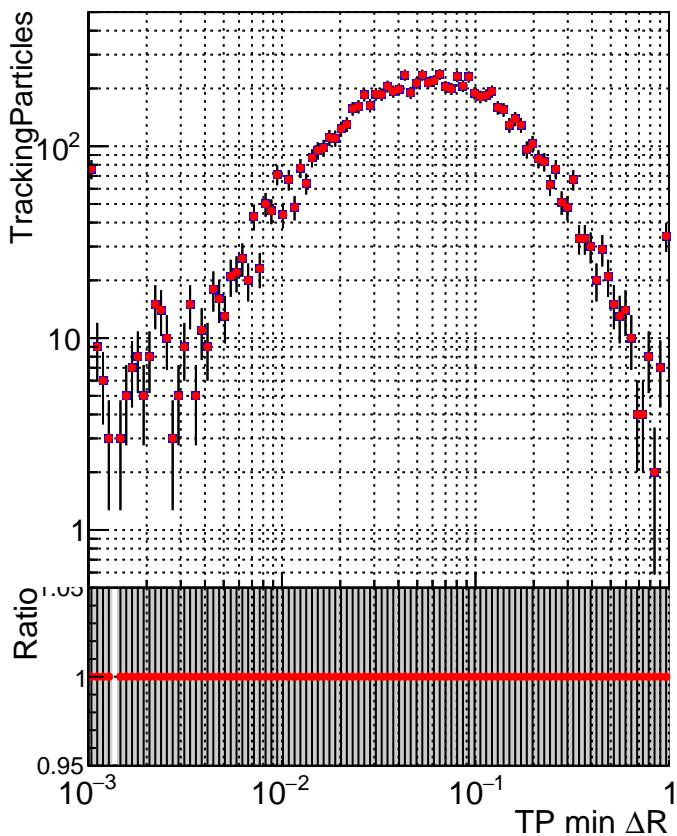

N of simulated tracks vs dR

N of associated tracks (simToReco) vs dR

N of simulated trac

- DQM_CKF_TTbase
- DQM_CKF_TT_retrainOldFiles125_v2_prelimWPM_epoch2