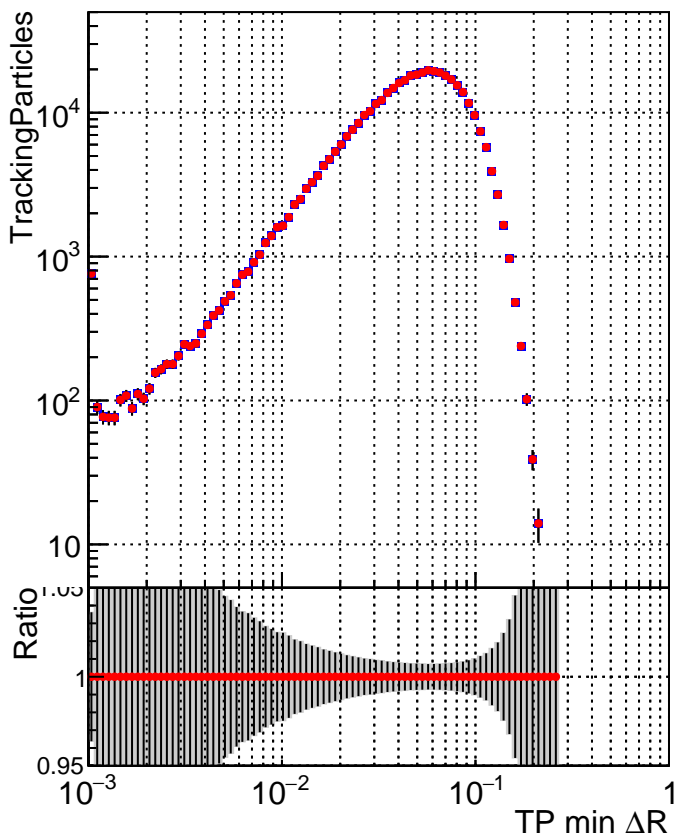

N of simulated tracks vs dR

N of associated tracks (simToReco) vs dR

N of simulated tracks

■ DQM_CKF_TTbase
● DQM_CKF_TT_retrainOldFiles125_v2_prelimWPM_epoch2