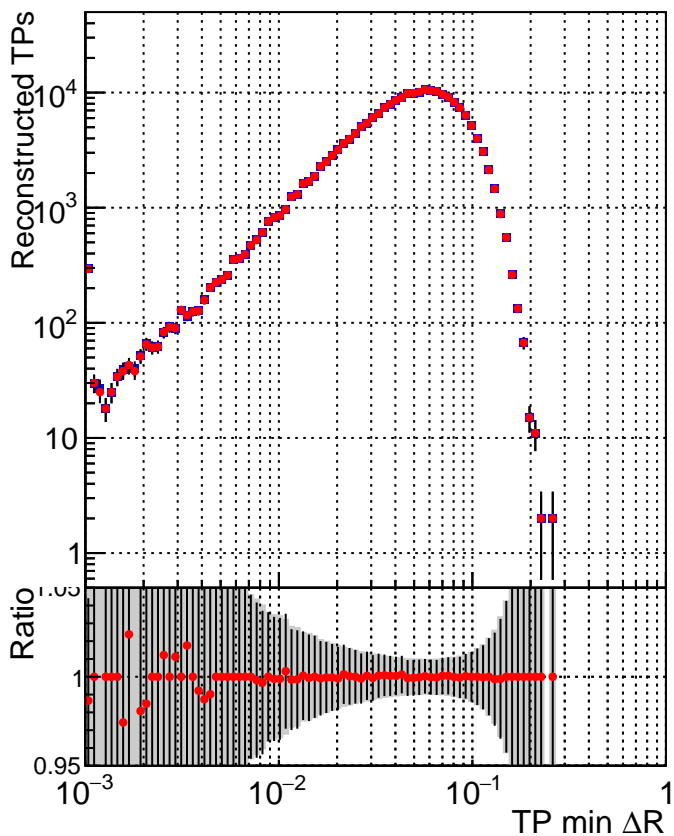

N of simulated tracks vs dR

N of associated tracks (simToReco) vs dR

N of simulated tracks

■ DQM_CKF_TTbase
● DQM_CKF_TT_retrainOldFiles125_v2_prelimWPM_epoch2