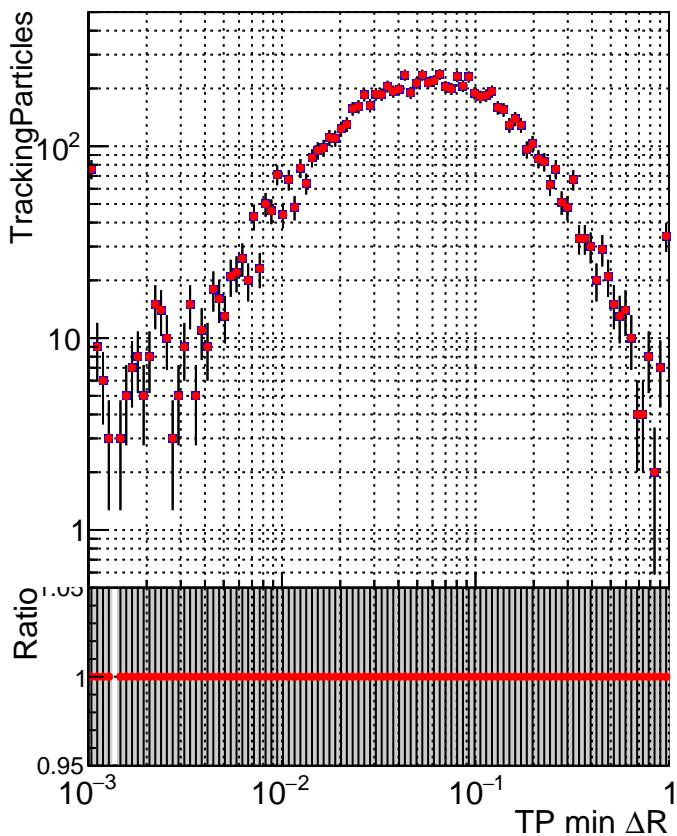

N of simulated tracks vs dR

N of associated tracks (simToReco) vs dR

N of simulated trac

- DQM_CKF_TTbase
- DQM_CKF_TT_retrainOldFiles125_v2_prelimWPM_epoch1