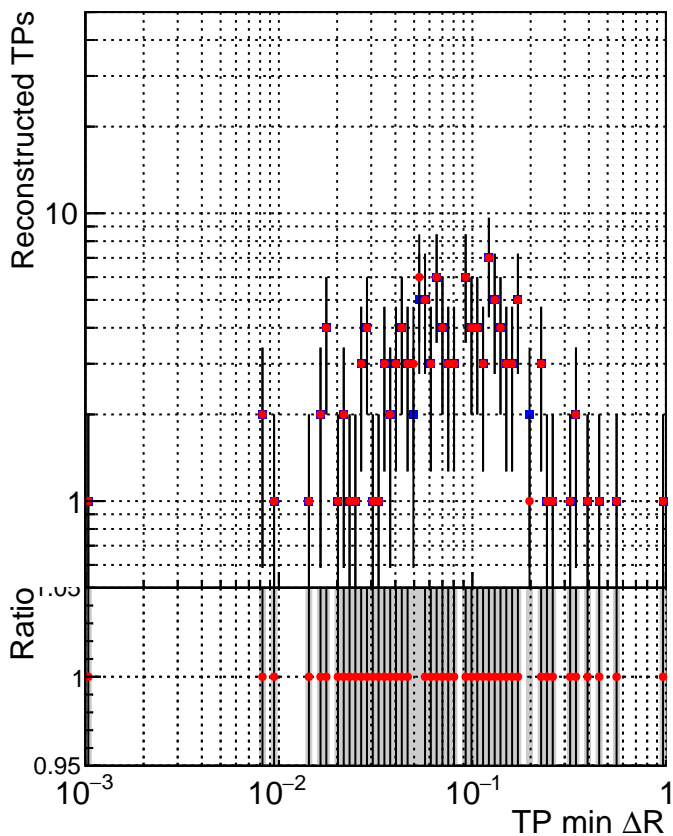

N of simulated tracks vs dR

N of associated tracks (simToReco) vs dR

N of simulated trac

- DQM_CKF_TTbase
- DQM_CKF_TT_retrainOldFiles125_v2_prelimWPM_epoch1