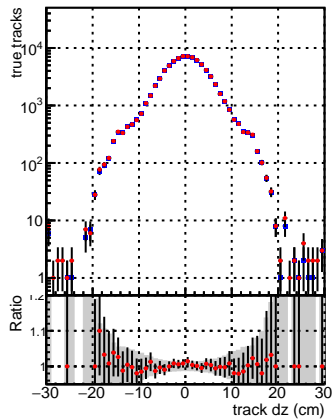

N of reco track vs dxy

N of associated (recoToSim) tracks vs dxy

N of associated (recoToSim) looper tracks vs dxy

N of reco track vs dz

N of associated (recoToSim) tracks vs dz

N of associated (recoToSim) looper tracks vs dz