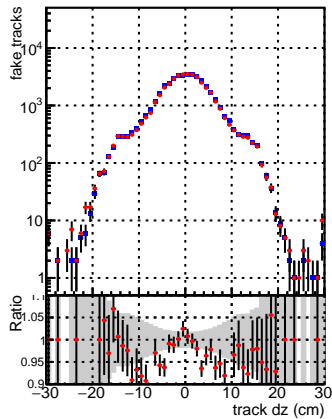

N of reco track vs dxy

N of associated (recoToSim) tracks vs dxy

N of associated (recoToSim) looper tracks vs dxy

N of reco track vs dz

N of associated (recoToSim) tracks vs dz

N of associated (recoToSim) looper tracks vs dz