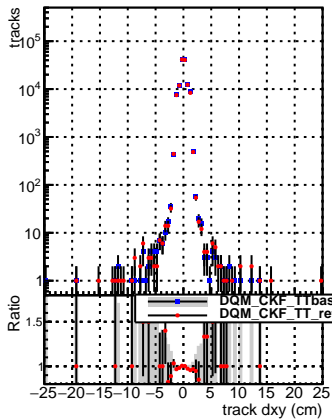

N of reco track vs dxy

N of associated (recoToSim) tracks vs dxy

N of associated (recoToSim) looper tracks vs dxy

N of reco track vs dz

N of associated (recoToSim) tracks vs dz

N of associated (recoToSim) looper tracks vs dz