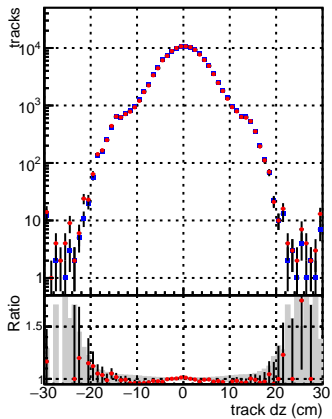

N of reco track vs dxy

N of associated (recoToSim) tracks vs dxy

N of associated (recoToSim) looper tracks vs dxy

N of reco track vs dz

N of associated (recoToSim) tracks vs dz

N of associated (recoToSim) looper tracks vs dz