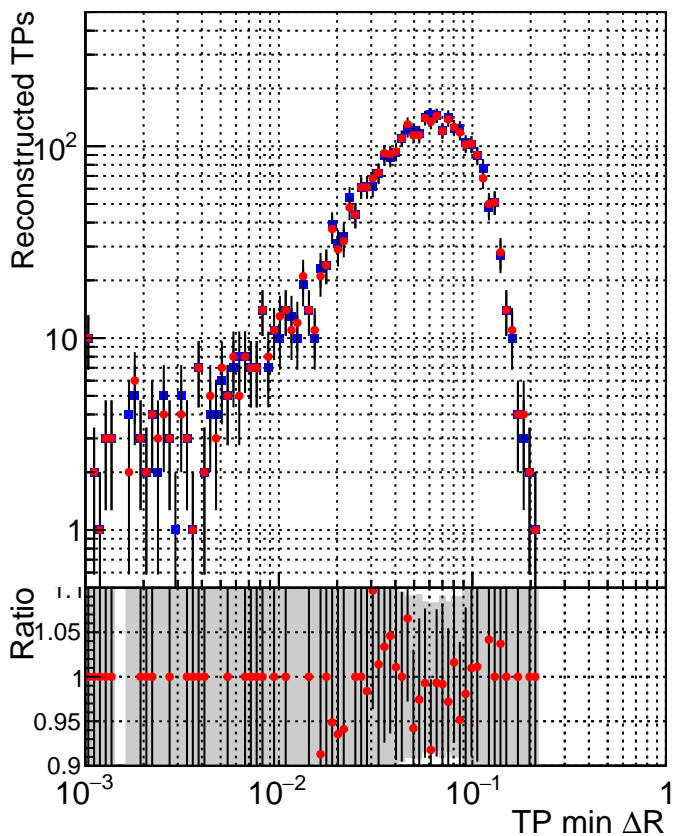

N of simulated tracks vs dR

N of associated tracks (simToReco) vs dR

N of simulated tracks

■ DQM_CKF_TTbase
● DQM_CKF_TT_retrainOldFiles125_v2_prelimWPM_epoch0