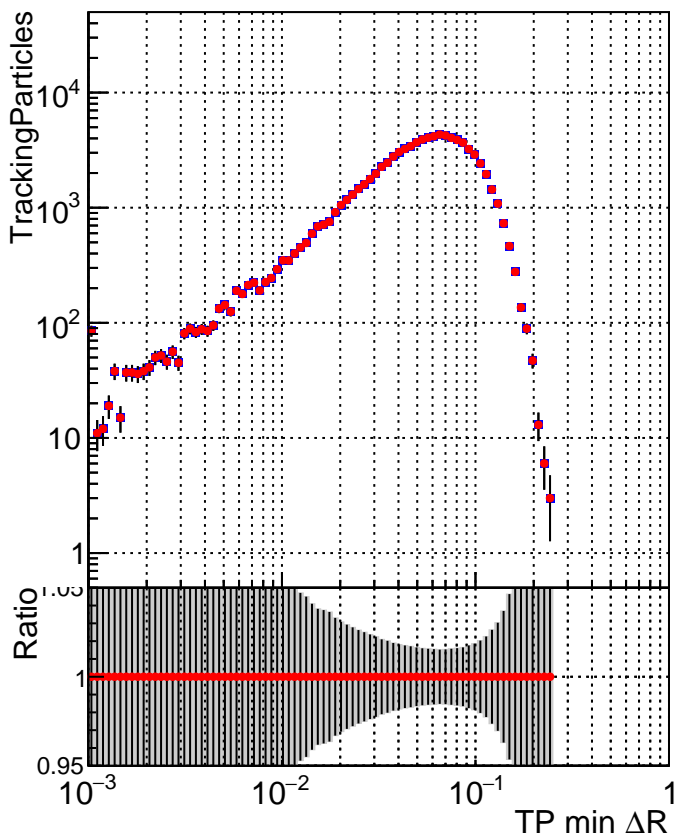

N of simulated tracks vs dR

N of associated tracks (simToReco) vs dR

N of simulated tracks

■ DQM_CKF_TTbase
● DQM_CKF_TT_retrainOldFiles125_v2_prelimWPM_epoch0