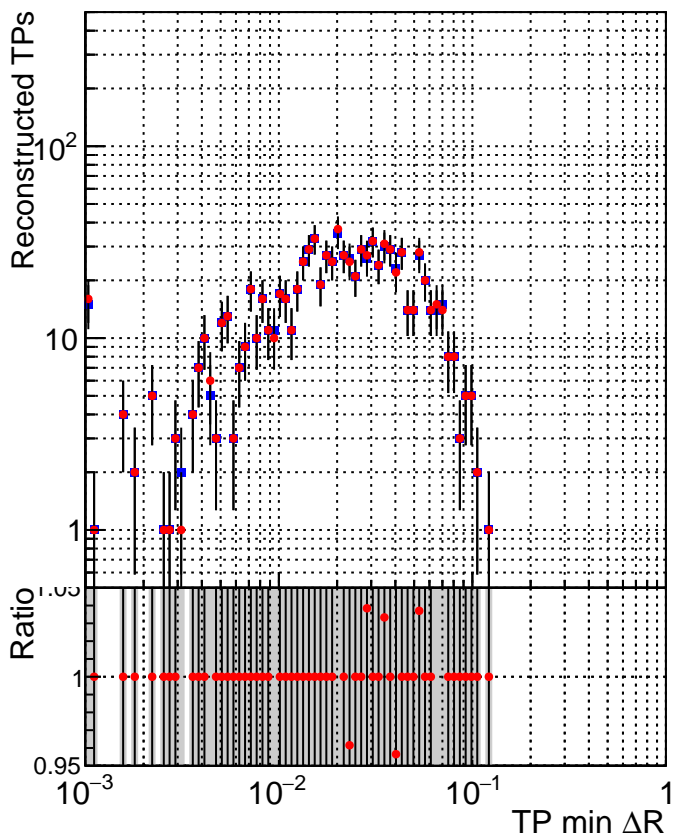

N of simulated tracks vs dR

N of associated tracks (simToReco) vs dR

N of simulated trac

■ DQM_CKF_TTbase
■ DQM_CKF_TT_retrainOldFiles125_v2_prelimWPM_epoch0