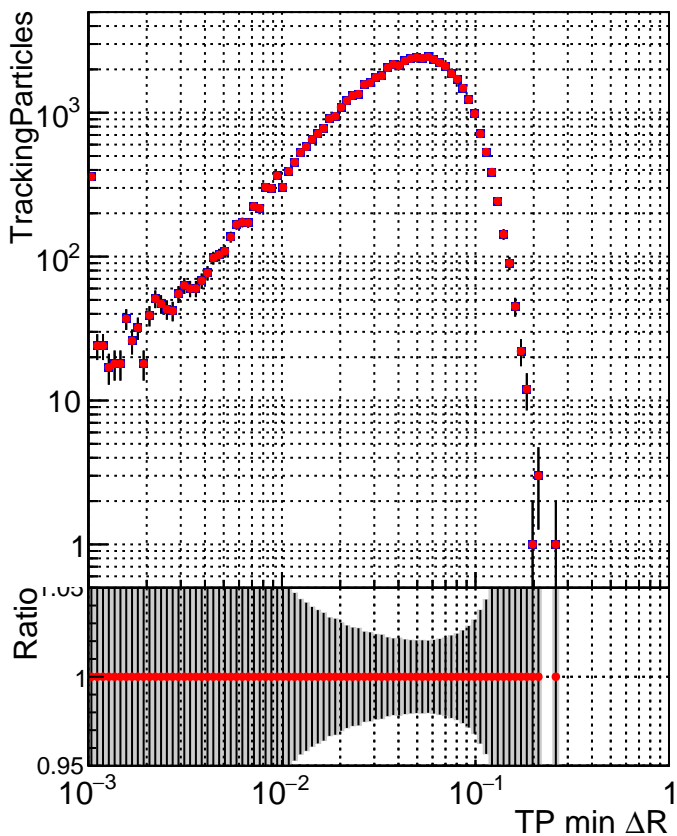

N of simulated tracks vs dR

N of associated tracks (simToReco) vs dR

N of simulated trac

■ DQM_CKF_TTbase
■ DQM_CKF_TT_retrainOldFiles125_v2_prelimWPM_epoch0