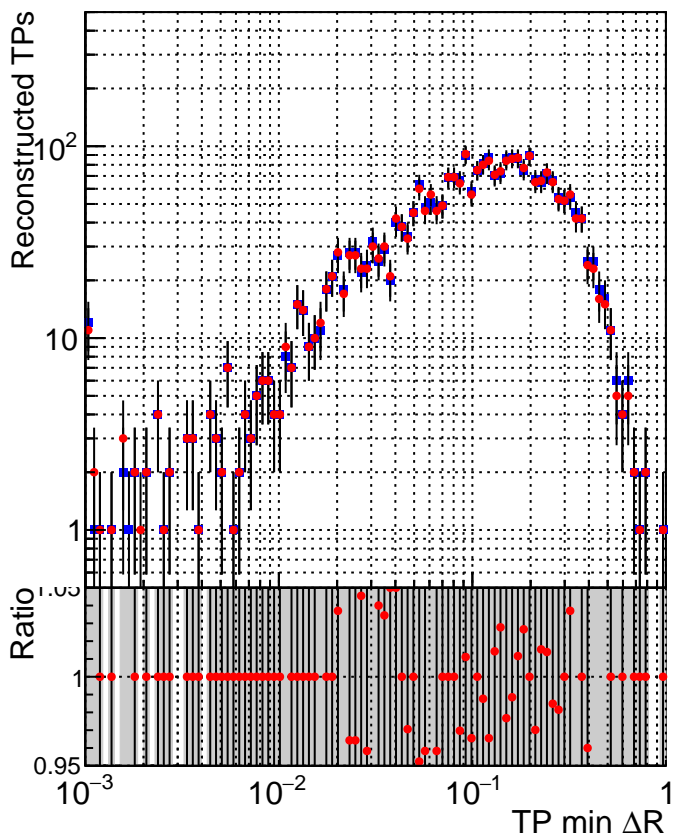

N of simulated tracks vs dR

N of associated tracks (simToReco) vs dR

N of simulated trac

■ DQM_CKF_TTbase
● DQM_CKF_TT_retrainOldFiles125_v2_prelimWPM_epoch0