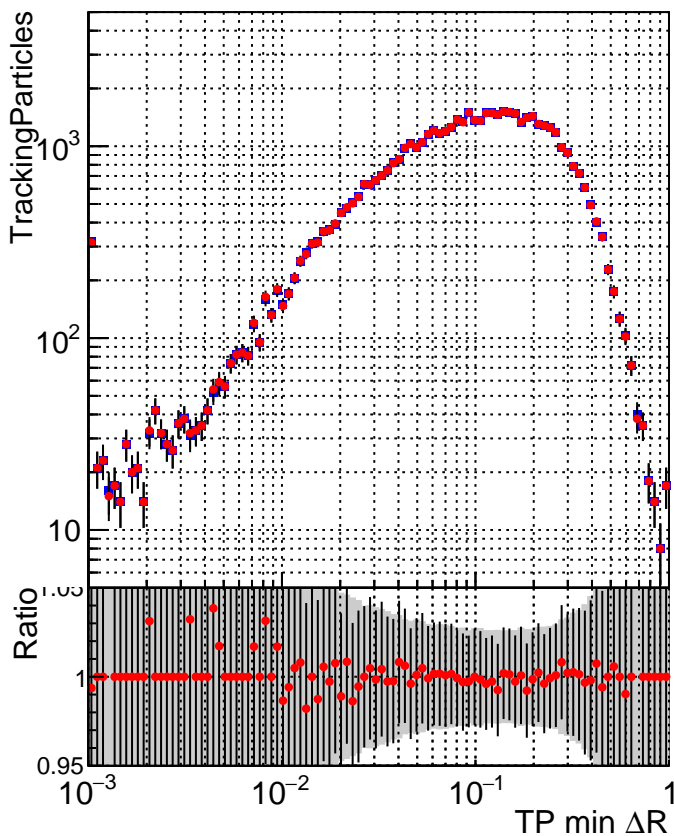

N of simulated tracks vs dR

N of associated tracks (simToReco) vs dR

N of simulated trac

■ DQM_CKF_TTbase
● DQM_CKF_TT_retrainOldFiles125_v2_prelimWPM_epoch0