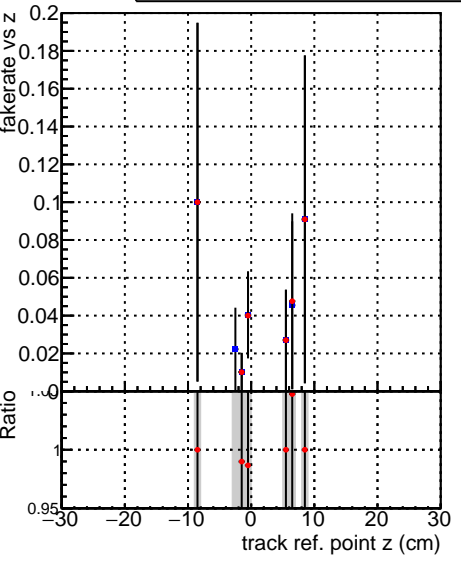

Fake rate vs vertpos**Duplicates Rate vs vertpos****Pileup rate vs vertpos**

■ **DQM_CKF_TTbase**
● **DQM_CKF_TT_retrainOldFiles125_v2_prelimWPM_epoch0**

Fake rate vs v**Fake rate vs. sim PV z****Duplicates Rate vs sim PV z****Pileup rate vs. sim PV z**