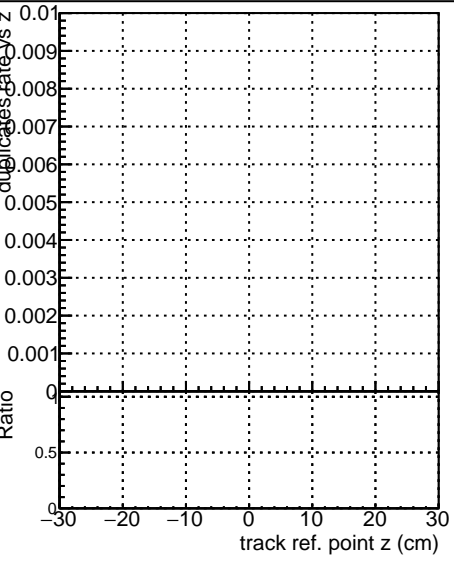

Fake rate vs vertpos**Duplicates Rate vs vertpos****Pileup rate vs vertpos**

■ **DQM_CKF_TTbase**
● **DQM_CKF_TT_retrainOldFiles125_v2_prelimWPM_epoch0**

Fake rate vs v**Fake rate vs. sim PV z****Duplicates Rate vs sim PV z****Pileup rate vs. sim PV z**