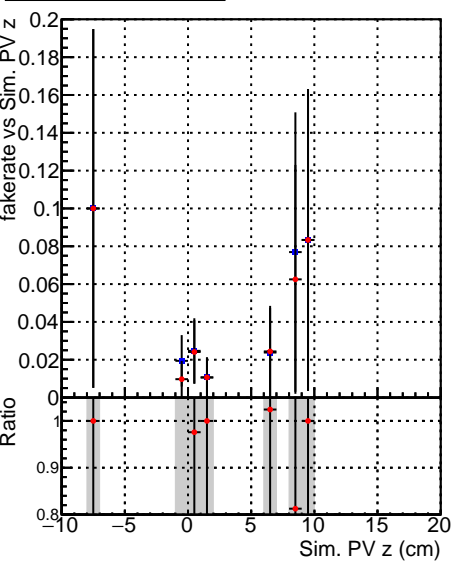

Fake rate vs vertpos**Duplicates Rate vs vertpos****Pileup rate vs vertpos**

■ **DQM_CKF_TTbase**
● **DQM_CKF_TT_retrainOldFiles125_v2_prelimWPM_epoch0**

Fake rate vs v**Fake rate vs. sim PV z****Duplicates Rate vs sim PV z****Pileup rate vs. sim PV z**