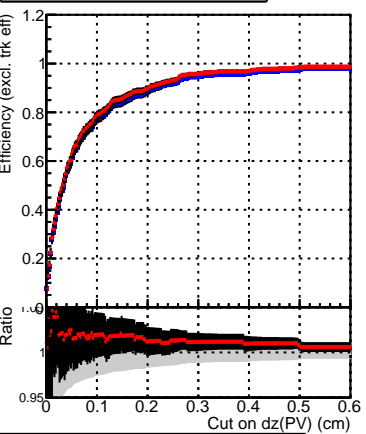

Efficiency vs. dz (PV)

Efficiency (tracking eff factorized out) vs. dz (PV)

Legend:  
- DQM\_CKF\_TTbase  
- DQM\_CKF\_TT\_retrainOldFiles125\_v2\_prelimWPM\_epoch0