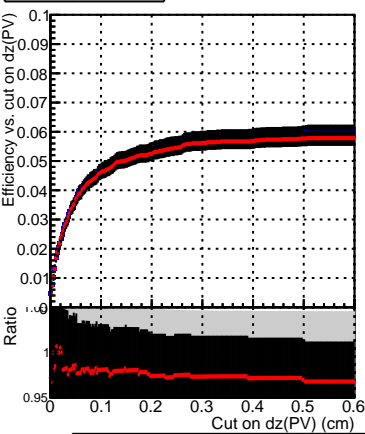

Efficiency vs. dz (PV)

Efficiency (tracking eff factorized out) vs. dz (PV)

Legend:  
- DQM\_CKF\_TTbase  
- DQM\_CKF\_TT\_retrainOldFiles125\_v2\_prelimWPM\_epoch0