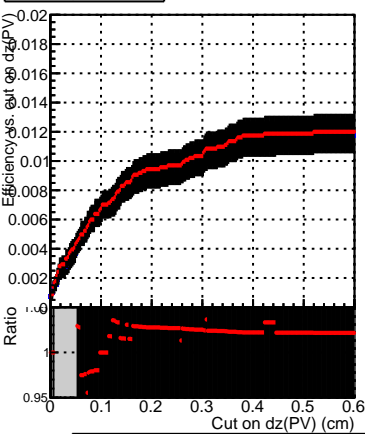

Efficiency vs. dz (PV)

Efficiency (tracking eff factorized out) vs. dz (PV)

Legend:
- DQM_CKF_TTbase (black line with square markers)
- DQM_CKF_TT_retrainOldFiles125_v2_prelimWPM_epoch0 (red line with square markers)