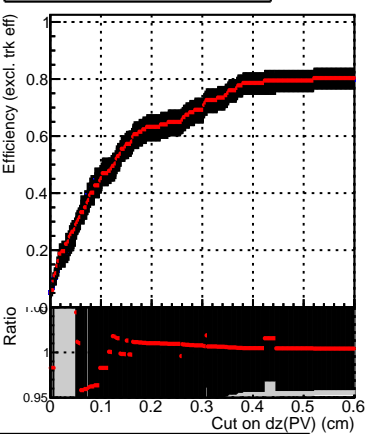

Efficiency vs. dz (PV)

Efficiency (tracking eff factorized out) vs. dz (PV)

Legend:
- DQM_CKF_TTbase (black line with square markers)
- DQM_CKF_TT_retrainOldFiles125_v2_prelimWPM_epoch0 (red line with square markers)