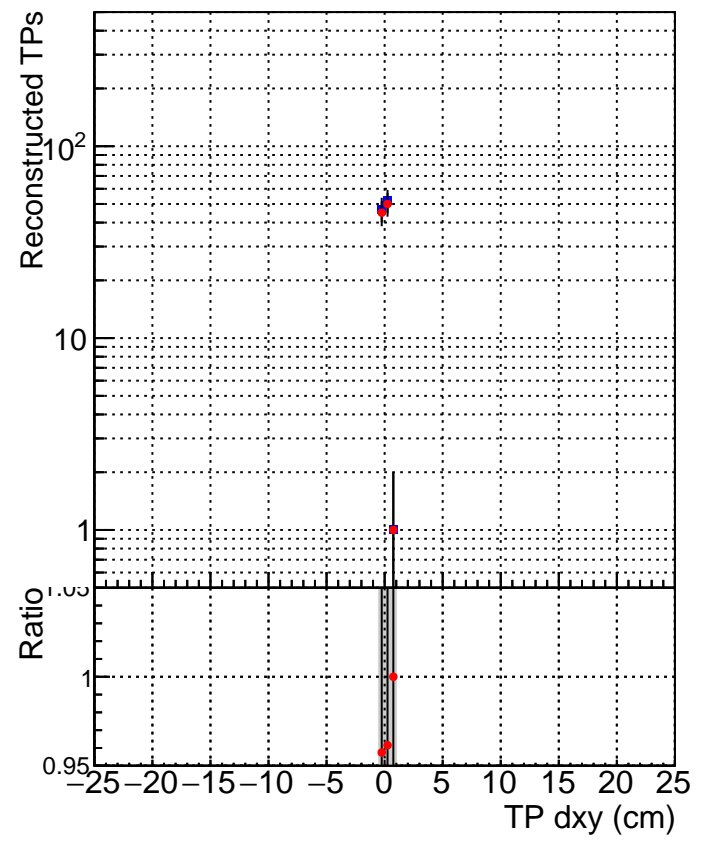

N of simulated tracks vs dxy

N of associated tracks (simToReco) vs dxy

N of simulated track

- DQM_CKF_TTbase
- DQM_CKF_TT_retrainOldFiles125_v2_prelimWPM_epoch0