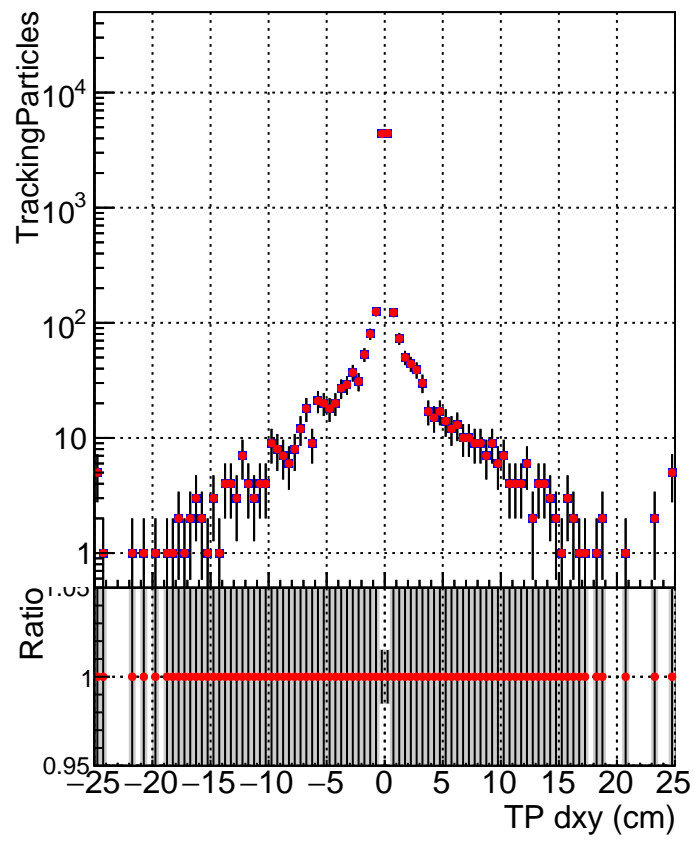

N of simulated tracks vs dxy

N of associated tracks (simToReco) vs dxy

N of simulated track

- DQM_CKF_TTbase
- DQM_CKF_TT_retrainOldFiles125_v2_prelimWPM_epoch0